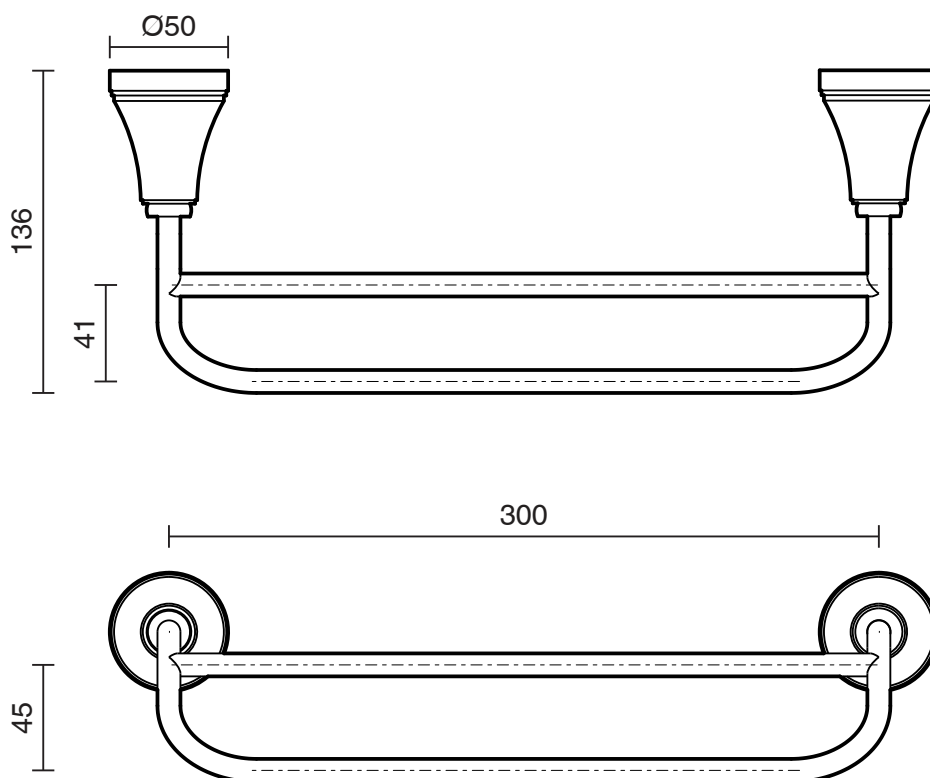

KADO

Kado Era Double Towel Rail 300mm Matte Black

2263718

SPECIFICATIONS

Recommended Use	Domestic, Hotel & Commercial
Colour	Matte Black
Material	Zinc/Steel

WARRANTY

Replacement Only - Domestic Use	10 Years
Parts Replacement Only	12 Months

Please refer to Warranty Page for full Terms and Conditions

Dimensions are nominal measurements only.

CLEANING RECOMMENDATIONS:

We recommend the use of soapy water or approved cleaners. This product should not be cleaned with abrasive materials. Damage caused by any improper treatment is not covered by the product warranty. Refer to Warranty Conditions

Disclaimer: Products in this specification manual must by regulation be installed by licensed and registered trade people. The manufacturer/distributor reserves the right to vary specifications or delete models from their range without prior notification. Dimensions are nominal measurements only. Dimensions and set-outs listed are correct at time of publication however the manufacturer/distributor takes no responsibility for printing errors.

Published 12/10/2023

To see the complete Kado range go to www.reece.com.au