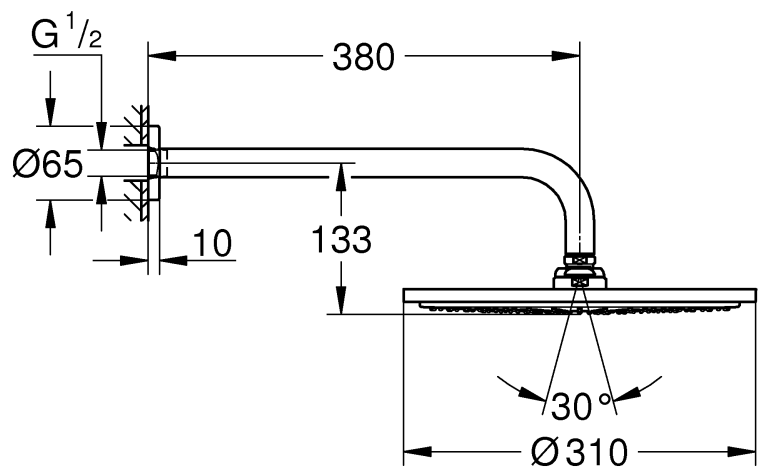

RAINSHOWER COSMOPOLITAN
310MM OVERHEAD SHOWER
MODEL #26626EN0

Pure Freude
an Wasser

Product Specifications

Product Description:

Rainshower® Cosmopolitan 310 Head shower
1 spray - Rain spray Ø 310 mm

Shower arm Rainshower 380mm

GROHE EcoJoy® 9.5 Litres p/min

GROHE DreamSpray® perfect spray pattern

GROHE StarLight® chrome finish

SpeedClean anti-lime system

Suitable for instantaneous heater