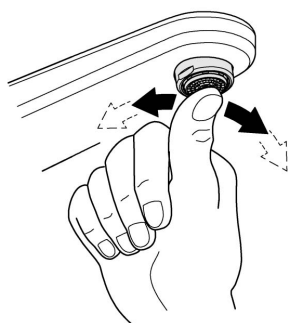

RAINSHOWER COSMOPOLITAN
310MM OVERHEAD SHOWER
MODEL #26626EN0

Pure Freude
an Wasser

Spare Parts

Pos.-nr.	Product Description	Order-nr.	Units per package
1	Spare part set	45933000	1

48166000

SpeedClean

Pure Freude
an Wasser