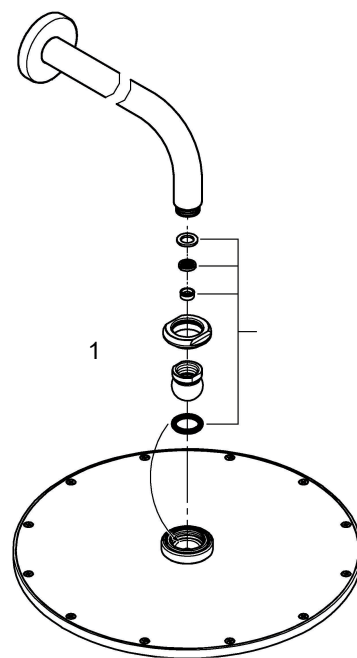

RAINSHOWER COSMOPOLITAN
310MM OVERHEAD SHOWER
MODEL #26626EN0

Pure Freude
an Wasser

Product Specifications

Product Description:

Rainshower® Cosmopolitan 310 Head shower
1 spray - Rain spray Ø 310 mm

Shower arm Rainshower 380mm

Suitable for High Pressure applications 150kPa – 500kPa

Care must be taken by the installing tradesperson to ensure connecting threads do not damage the flow controller when installing this product.

The installation tradesperson must ensure they install this product in accordance with AS/NZS 3500 and all other relating AS/NZS regulations that apply to the installation of this product.

RAINSHOWER COSMOPOLITAN
310MM OVERHEAD SHOWER
MODEL #26626EN0

Pure Freude
an Wasser

Spare Parts

Pos.-nr.	Product Description	Order-nr.	Units per package
1	Spare part set	45933000	1

48166000

SpeedClean

Pure Freude
an Wasser