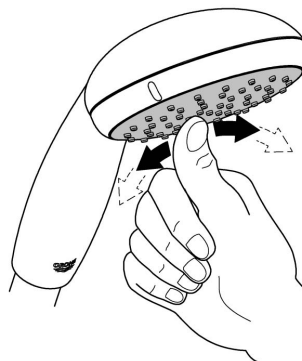

RAINSHOWER COSMOPOLITAN
310MM OVERHEAD SHOWER
MODEL #26626EN0

Pure Freude
an Wasser

Spare Parts

Pos.-nr.	Product Description	Order-nr.	Units per package
1	Spare part set	45933000	1

48166000

SpeedClean

Pure Freude
an Wasser