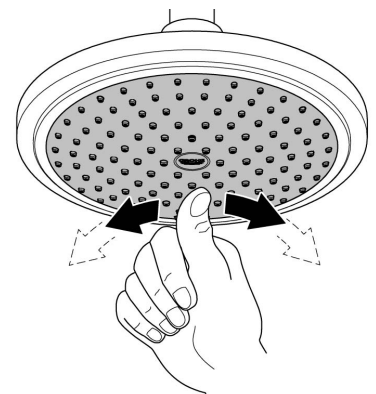

RAINSHOWER COSMOPOLITAN
310MM OVERHEAD SHOWER
MODEL #26626EN0

Pure Freude
an Wasser

Spare Parts

Pos.-nr.	Product Description	Order-nr.	Units per package
1	Spare part set	45933000	1

48166000

SpeedClean

Pure Freude
an Wasser