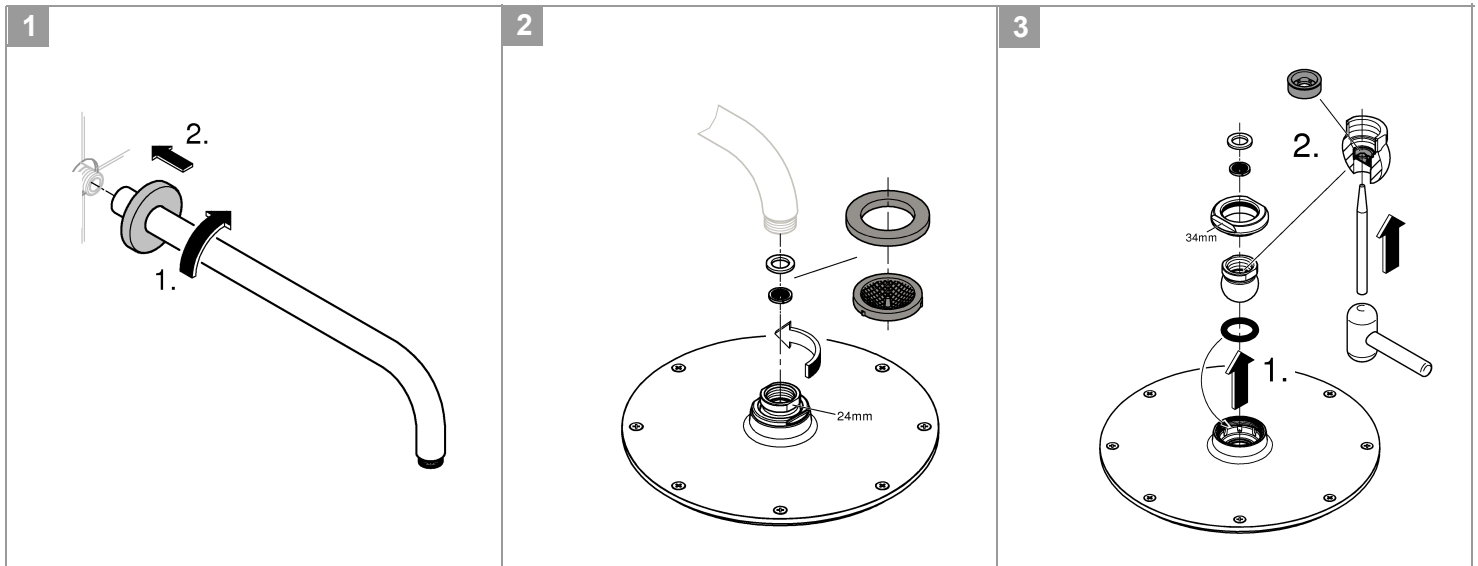

RAINSHOWER COSMOPOLITAN
310MM OVERHEAD SHOWER
MODEL #26626EN0

Pure Freude
an Wasser

Product Specifications

Product Description:

Rainshower® Cosmopolitan 310 Head shower
1 spray - Rain spray Ø 310 mm

Shower arm Rainshower 380mm

GROHE EcoJoy® 9.5 Litres p/min

GROHE DreamSpray® perfect spray pattern

GROHE StarLight® chrome finish

SpeedClean anti-lime system

Suitable for instantaneous heater

Installation

Installation Instructions

This shower is suitable for use with high pressure water applications. Using this product in conjunction with gravity-fed water heaters, low and unequal pressure supply systems, tempering valves & thermostatic mixing valves may result in unsatisfactory performance.

Suitable for High Pressure applications 150kPa – 500kPa

Care must be taken by the installing tradesperson to ensure connecting threads do not damage the flow controller when installing this product.

The installation tradesperson must ensure they install this product in accordance with AS/NZS 3500 and all other relating AS/NZS regulations that apply to the installation of this product.

RAINSHOWER COSMOPOLITAN
310MM OVERHEAD SHOWER
MODEL #26626EN0

Pure Freude
an Wasser

Spare Parts

Pos.-nr.	Product Description	Order-nr.	Units per package
1	Spare part set	45933000	1

48166000

SpeedClean

Pure Freude
an Wasser