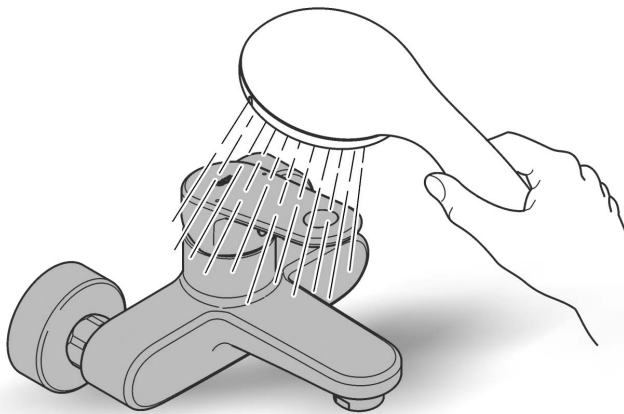

RAINSHOWER COSMOPOLITAN
310MM OVERHEAD SHOWER
MODEL #26626EN0

Pure Freude
an Wasser

Spare Parts

Pos.-nr.	Product Description	Order-nr.	Units per package
1	Spare part set	45933000	1

48166000

SpeedClean

Pure Freude
an Wasser