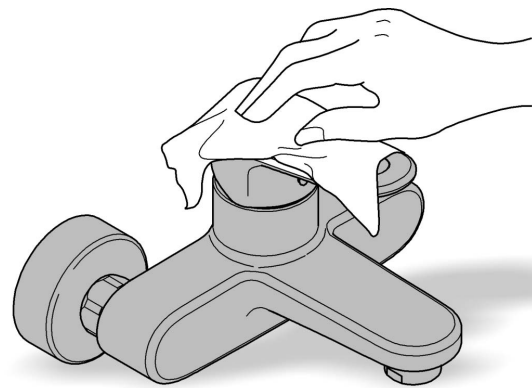

RAINSHOWER COSMOPOLITAN
310MM OVERHEAD SHOWER
MODEL #26626EN0

Pure Freude
an Wasser

Spare Parts

Pos.-nr.	Product Description	Order-nr.	Units per package
1	Spare part set	45933000	1

48166000

SpeedClean

Pure Freude
an Wasser