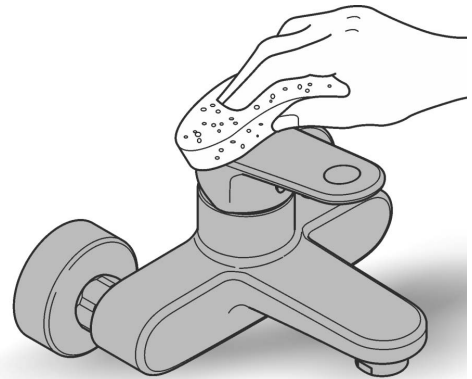

RAINSHOWER COSMOPOLITAN
310MM OVERHEAD SHOWER
MODEL #26626EN0

Pure Freude
an Wasser

Spare Parts

Pos.-nr.	Product Description	Order-nr.	Units per package
1	Spare part set	45933000	1

48166000

SpeedClean

Pure Freude
an Wasser