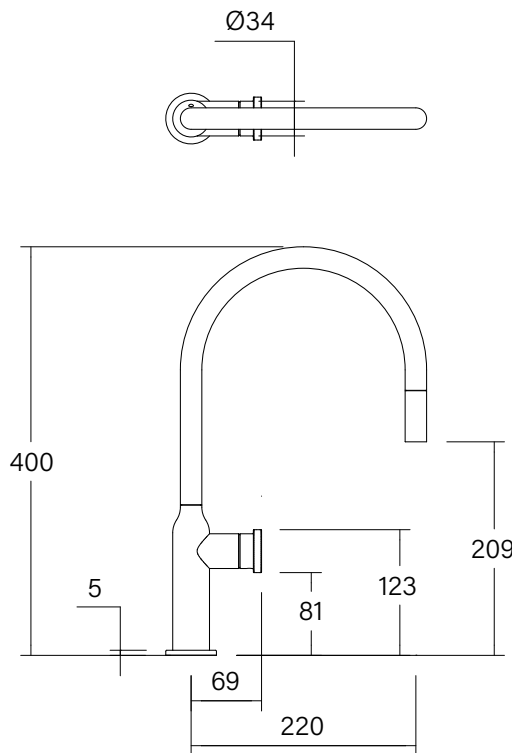

**Faucet Strommen Vara Disc Pull Out Gooseneck Sink Mixer Tap 2 Function Armada Bronze (4 star)
Lead Free
40429**

SPECIFICATIONS	
Recommended Use	Domestic; Commercial; Hotel
Colour Finish	Armada Bronze
Primary Material	DR Brass
Recommended Pressure Range	300 - 500 kPa
Max Continuous Working Temperature (deg C)	65
Min Continuous Working Temperature (deg C)	5
Hot Water Unit Suitability	Storage Tank, Continuous Flow
WARRANTY	
Warranty - Domestic Use (Years)	40
Spare Parts & Labour (Years)	10
<i>Please refer to Warranty Page for full Terms and Conditions</i>	

Disclaimer: Products in this specification manual must by regulation be installed by licensed and registered trade people. The manufacturer/distributor reserves the right to vary specifications or delete models from their range without prior notification. Dimensions are nominal measurements only. Dimensions and set-outs listed are correct at time of publication however the manufacturer/distributor takes no responsibility for printing errors.