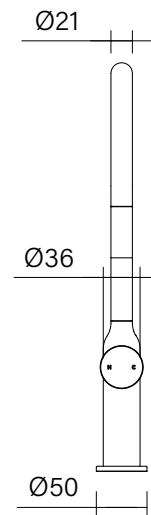

**Faucet Strommen Vara Disc Pull Out Gooseneck Sink Mixer Tap 2 Function Armada Bronze (4 star)
Lead Free
40429**

SPECIFICATIONS	
Recommended Use	Domestic; Commercial; Hotel
Colour Finish	Armada Bronze
Primary Material	DR Brass
Recommended Pressure Range	300 - 500 kPa
Max Continuous Working Temperature (deg C)	65
Min Continuous Working Temperature (deg C)	5
Hot Water Unit Suitability	Storage Tank, Continuous Flow
WARRANTY	
Warranty - Domestic Use (Years)	40
Spare Parts & Labour (Years)	10
<i>Please refer to Warranty Page for full Terms and Conditions</i>	