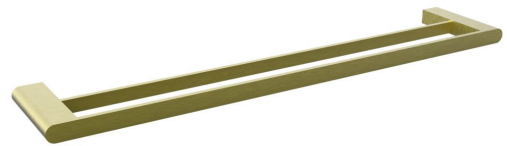

mizu

Mizu Soothe Double Towel Rail 600mm Brushed Brass

2266090

SPECIFICATIONS	
Recommended Use	Domestic;Hotel;Commercial
Colour Finish	Brushed Brass
Primary Material	Zinc
WARRANTY	
Replacement Only - Domestic Use (Years)	10
Parts Replacement Only (Years)	1
<i>Please refer to Warranty Page for full Terms and Conditions</i>	