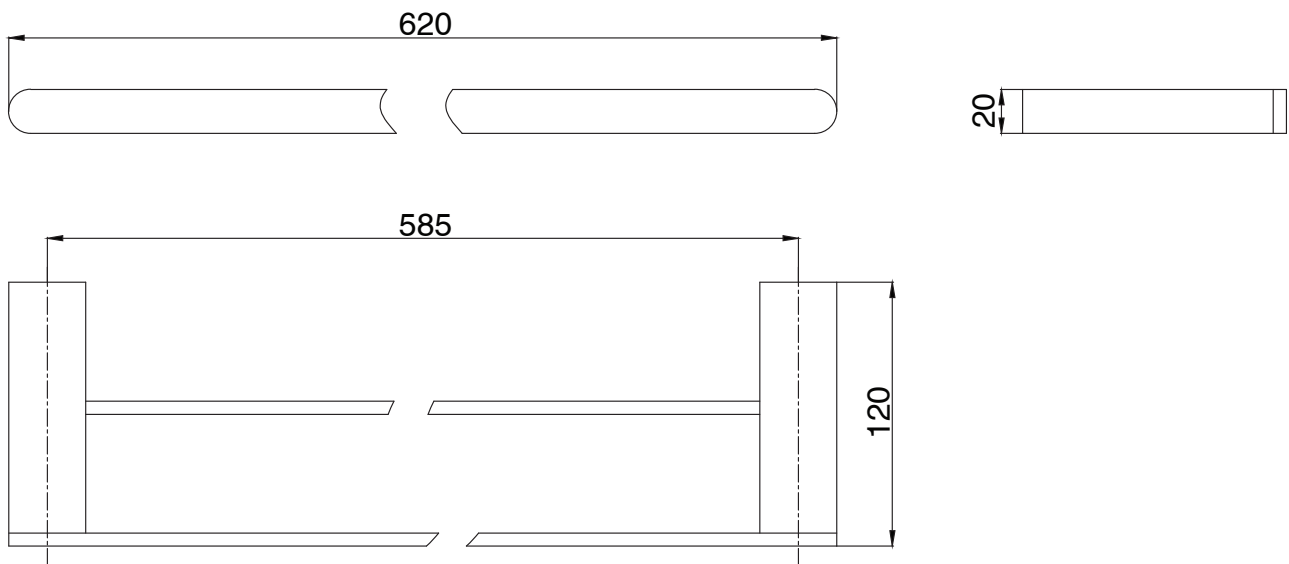

mizu

Mizu Soothe Double Towel Rail 600mm Brushed Brass

2266090

SPECIFICATIONS	
Recommended Use	Domestic;Hotel;Commercial
Colour Finish	Brushed Brass
Primary Material	Zinc
WARRANTY	
Replacement Only - Domestic Use (Years)	10
Parts Replacement Only (Years)	1
<i>Please refer to Warranty Page for full Terms and Conditions</i>	

Disclaimer: Products in this specification manual must by regulation be installed by licensed and registered trade people. The manufacturer/distributor reserves the right to vary specifications or delete models from their range without prior notification. Dimensions are nominal measurements only. Dimensions and set-outs listed are correct at time of publication however the manufacturer/distributor takes no responsibility for printing errors.