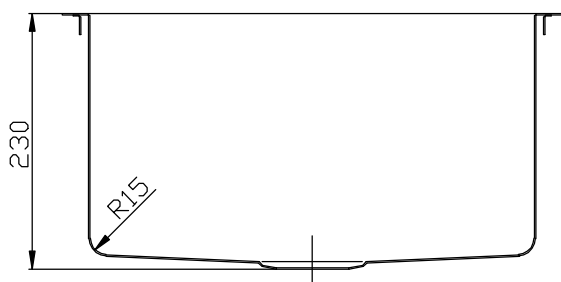

Dimensions are nominal measurements only.

CLEANING RECOMMENDATIONS:

We recommend the use of soapy water or approved cleaners. This product should not be cleaned with abrasive materials. Damage caused by any improper treatment is not covered by the product warranty. Refer to Warranty Conditions

Disclaimer: Products in this specification manual must by regulation be installed by licensed and registered trade people. The manufacturer/distributor reserves the right to vary specifications or delete models from their range without prior notification. Dimensions are nominal measurements only. Dimensions and set-outs listed are correct at time of publication however the manufacturer/distributor takes no responsibility for printing errors.

Published 22/03/2024

To see the complete Memo range go to www.reece.com.au