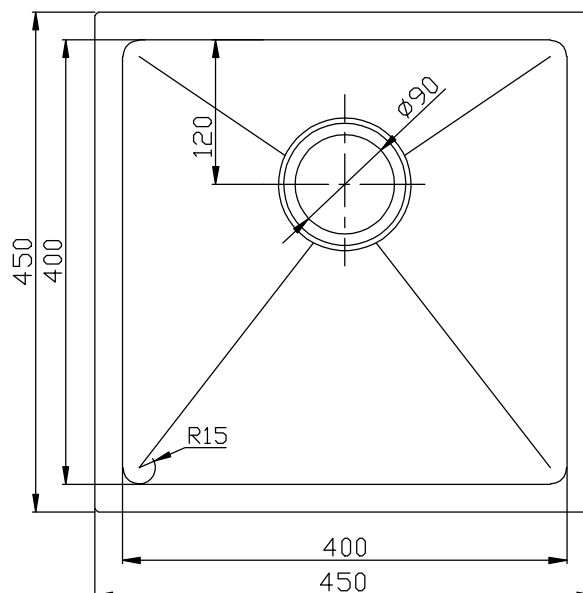

Dimensions are nominal measurements only.

CLEANING RECOMMENDATIONS:

We recommend the use of soapy water or approved cleaners. This product should not be cleaned with abrasive materials. Damage caused by any improper treatment is not covered by the product warranty. Refer to Warranty Conditions

Disclaimer: Products in this specification manual must by regulation be installed by licensed and registered trade people. The manufacturer/distributor reserves the right to vary specifications or delete models from their range without prior notification. Dimensions are nominal measurements only. Dimensions and set-outs listed are correct at time of publication however the manufacturer/distributor takes no responsibility for printing errors.

Published 22/03/2024

To see the complete Memo range go to www.reece.com.au