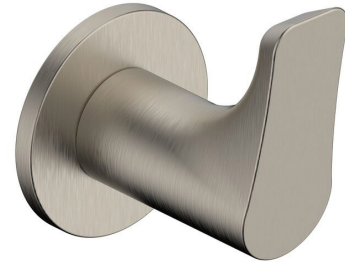

mizu

Mizu Silk Robe Hook Brushed Nickel

9511262

SPECIFICATIONS

Recommended Use	Domestic, Hotel & Commercial
Colour	Brushed Nickel
Material	Zinc

WARRANTY

Replacement Only - Domestic Use 10 Years

Please refer to Warranty Page for full Terms and Conditions