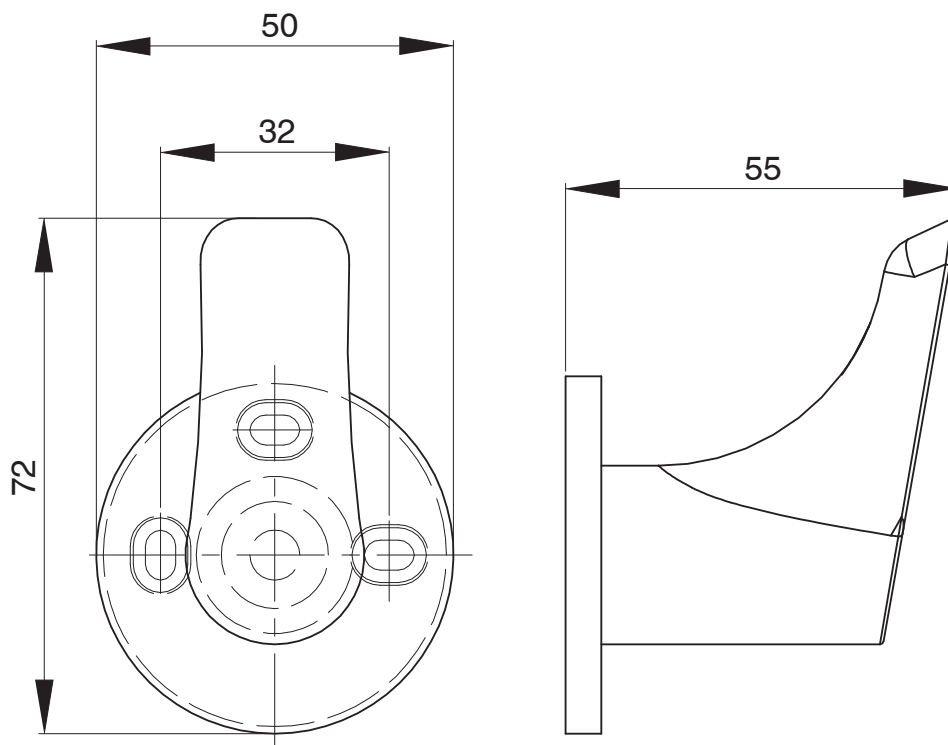

mizu

Mizu Silk Robe Hook Brushed Nickel

9511262

SPECIFICATIONS

Recommended Use	Domestic, Hotel & Commercial
Colour	Brushed Nickel
Material	Zinc

WARRANTY

Replacement Only - Domestic Use 10 Years

Please refer to Warranty Page for full Terms and Conditions