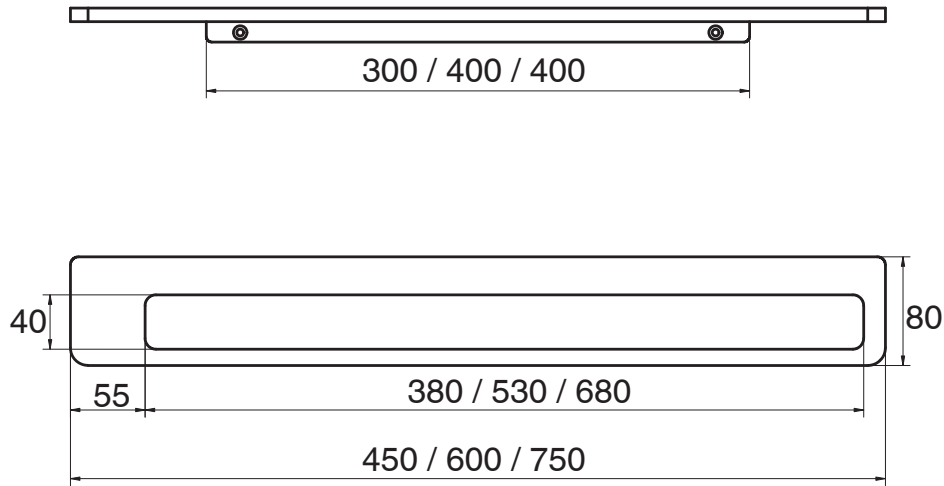

Milli Glance Single Towel Rail 450mm Chrome

9503864

SPECIFICATIONS

Recommended Use	Domestic, Hotel & Commercial
Colour	Chrome

WARRANTY

Replacement Only - Domestic Use 15 Years

Please refer to Warranty Page for full Terms and Conditions