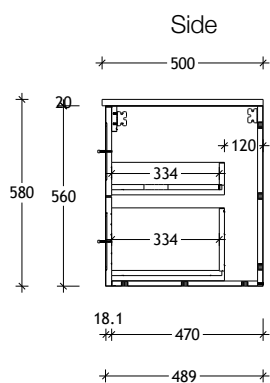

To see the complete KADO range go to
www.reece.com.au/bathrooms

STANDARD SIZES	600mm	750mm	900mm	1200mm	1200mm	1500mm	1800mm
				Single	Double	Double	Double
Width (mm)	600	750	900	1200	1200	1500	1800
Depth (mm)	500	500	500	500	500	500	500
Wall Hung Height (mm)	580	580	580	580	580	580	580
Number of Drawers	2	2	2	2	4	4	4
Basin Configurations	Centre	Centre	Centre	Centre	Double	Double	Double

Disclaimer: Products in this specification manual must by regulation be installed by licensed and registered trade people. The manufacturer/distributor reserves the right to vary specifications or delete models from their range without prior notification. Dimensions are nominal measurements only. Dimensions and set-outs listed are correct at time of publication however the manufacturer/distributor takes no responsibility for printing errors.

Tech Page Version 2

KADO

LUX ALL DRAWER - WALL HUNG VANITY

Dimensions are nominal measurements only.