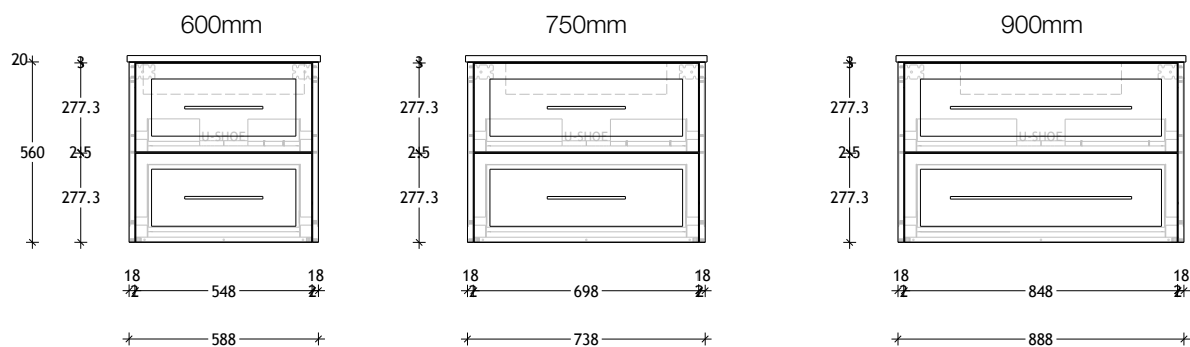

KADO

LUX ALL DRAWER - WALL HUNG VANITY

SPECIFICATIONS

Recommended Use	Domestic, Hotel and Commercial
Vanity Top Material	Cherry Pie Solid Surface (20mm) or Friday™ Hybrid Quartz (20mm) or Caesarstone® (20mm). Basin sold separately. For more information please refer to the Colour Finish and Material Variations Document.
Vanity Unit Material	MDF MR E0 (Medium Density Fibreboard, Moisture Resistant, Rated Emission Level E0)
Vanity Colour Variations	White Matte Polyurethane, Milton Moon Matte Grey Polyurethane, Black Matte Polyurethane. Prime Oak Woodmatt Textured Woodgrain. For more information please refer to the Colour Finish and Material Variations Document.
Interior Finish	Graphite Grey
Tap Hole Availability	0, 1 or 3 Tap Holes (pending basin selection)
Waste	Chrome Universal Plug & Waste 40mm Outlet (included). *Note: Recommended trap DURA Short Trap.
Fixing	Bolted/Screwed to the wall by a licensed tradesperson- Fixings not included.
Drawers/Inclusions	ADP Premium Soft-Close drawers.
Options	Cross Bar Handles available in <i>Chrome, Matte Black, Polished Gold, Polished Rose Gold, Brushed Nickel or Brushed Gold.</i>

To see the complete KADO range go to
www.reece.com.au/bathrooms

STANDARD SIZES	600mm	750mm	900mm	1200mm	1200mm	1500mm	1800mm
				Single	Double	Double	Double
Width (mm)	600	750	900	1200	1200	1500	1800
Depth (mm)	500	500	500	500	500	500	500
Wall Hung Height (mm)	580	580	580	580	580	580	580
Number of Drawers	2	2	2	2	4	4	4
Basin Configurations	Centre	Centre	Centre	Centre	Double	Double	Double

Tech Page Version 2

KADO

LUX ALL DRAWER - WALL HUNG VANITY

Dimensions are nominal measurements only.