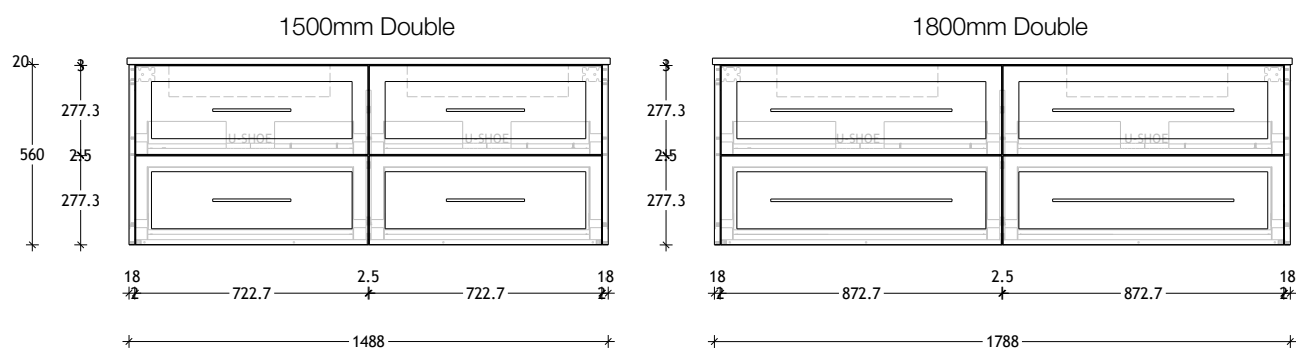

KADO

LUX ALL DRAWER - WALL HUNG VANITY

SPECIFICATIONS

Recommended Use	Domestic, Hotel and Commercial
Vanity Top Material	Cherry Pie Solid Surface (20mm) or Friday™ Hybrid Quartz (20mm) or Caesarstone® (20mm). Basin sold separately. For more information please refer to the Colour Finish and Material Variations Document.
Vanity Unit Material	MDF MR E0 (Medium Density Fibreboard, Moisture Resistant, Rated Emission Level E0)
Vanity Colour Variations	White Matte Polyurethane, Milton Moon Matte Grey Polyurethane, Black Matte Polyurethane. Prime Oak Woodmatt Textured Woodgrain. For more information please refer to the Colour Finish and Material Variations Document.
Interior Finish	Graphite Grey
Tap Hole Availability	0, 1 or 3 Tap Holes (pending basin selection)
Waste	Chrome Universal Plug & Waste 40mm Outlet (included). *Note: Recommended trap DURA Short Trap.
Fixing	Bolted/Screwed to the wall by a licensed tradesperson- Fixings not included.
Drawers/Inclusions	ADP Premium Soft-Close drawers.
Options	Cross Bar Handles available in <i>Chrome, Matte Black, Polished Gold, Polished Rose Gold, Brushed Nickel or Brushed Gold.</i>

To see the complete KADO range go to
www.reece.com.au/bathrooms

STANDARD SIZES	600mm	750mm	900mm	1200mm	1200mm	1500mm	1800mm
				Single	Double	Double	Double
Width (mm)	600	750	900	1200	1200	1500	1800
Depth (mm)	500	500	500	500	500	500	500
Wall Hung Height (mm)	580	580	580	580	580	580	580
Number of Drawers	2	2	2	2	4	4	4
Basin Configurations	Centre	Centre	Centre	Centre	Double	Double	Double

Tech Page Version 2

KADO

LUX ALL DRAWER - WALL HUNG VANITY

Dimensions are nominal measurements only.