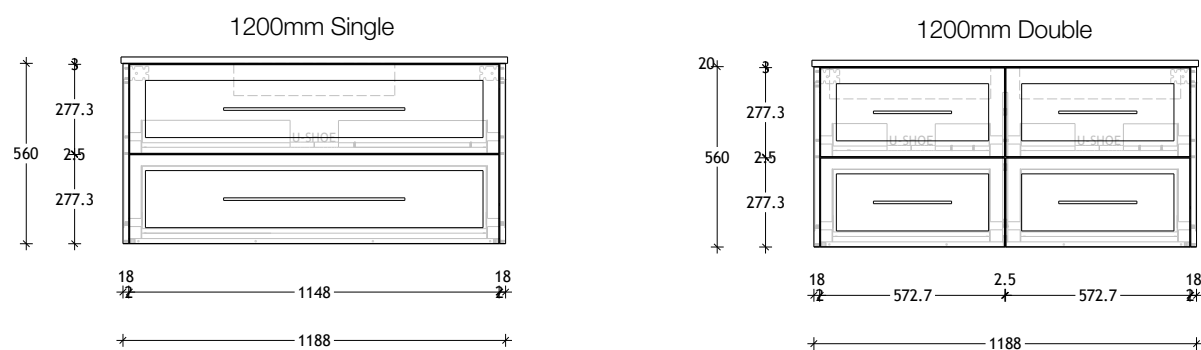

KADO

LUX ALL DRAWER - WALL HUNG VANITY

SPECIFICATIONS

Recommended Use	Domestic, Hotel and Commercial
Vanity Top Material	Cherry Pie Solid Surface (20mm) or Friday™ Hybrid Quartz (20mm) or Caesarstone® (20mm). Basin sold separately. For more information please refer to the Colour Finish and Material Variations Document.
Vanity Unit Material	MDF MR E0 (Medium Density Fibreboard, Moisture Resistant, Rated Emission Level E0)
Vanity Colour Variations	White Matte Polyurethane, Milton Moon Matte Grey Polyurethane, Black Matte Polyurethane. Prime Oak Woodmatt Textured Woodgrain. For more information please refer to the Colour Finish and Material Variations Document.
Interior Finish	Graphite Grey
Tap Hole Availability	0, 1 or 3 Tap Holes (pending basin selection)
Waste	Chrome Universal Plug & Waste 40mm Outlet (included). *Note: Recommended trap DURA Short Trap.
Fixing	Bolted/Screwed to the wall by a licensed tradesperson- Fixings not included.
Drawers/Inclusions	ADP Premium Soft-Close drawers.
Options	Cross Bar Handles available in <i>Chrome, Matte Black, Polished Gold, Polished Rose Gold, Brushed Nickel or Brushed Gold.</i>

To see the complete KADO range go to
www.reece.com.au/bathrooms

STANDARD SIZES	600mm	750mm	900mm	1200mm	1200mm	1500mm	1800mm
				Single	Double	Double	Double
Width (mm)	600	750	900	1200	1200	1500	1800
Depth (mm)	500	500	500	500	500	500	500
Wall Hung Height (mm)	580	580	580	580	580	580	580
Number of Drawers	2	2	2	2	4	4	4
Basin Configurations	Centre	Centre	Centre	Centre	Double	Double	Double

Tech Page Version 2

KADO

LUX ALL DRAWER - WALL HUNG VANITY

Dimensions are nominal measurements only.