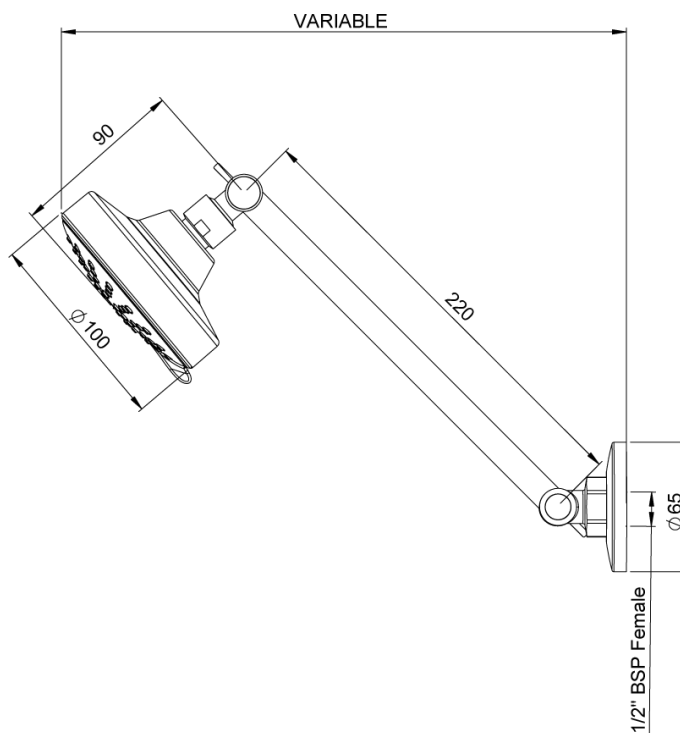

Posh Solus MK3 Hi Rise Shower 3 Functions Brushed Nickel (4 Star)

30528

SPECIFICATIONS	
Recommended Use	Domestic;Hotel;Commercial
Colour Finish	Brushed Nickel
Primary Material	Brass
Recommended Pressure Range	150 - 500 kPa as per AS3500
Max Continuous Working Temperature (deg C)	60
Min Continuous Working Temperature (deg C)	5
Hot Water Unit Suitability	Continuous Flow;Storage Tank
WARRANTY	
Warranty - Domestic Use (Years)	10
Spare Parts & Labour (Years)	1
<i>Please refer to Warranty Page for full Terms and Conditions</i>	