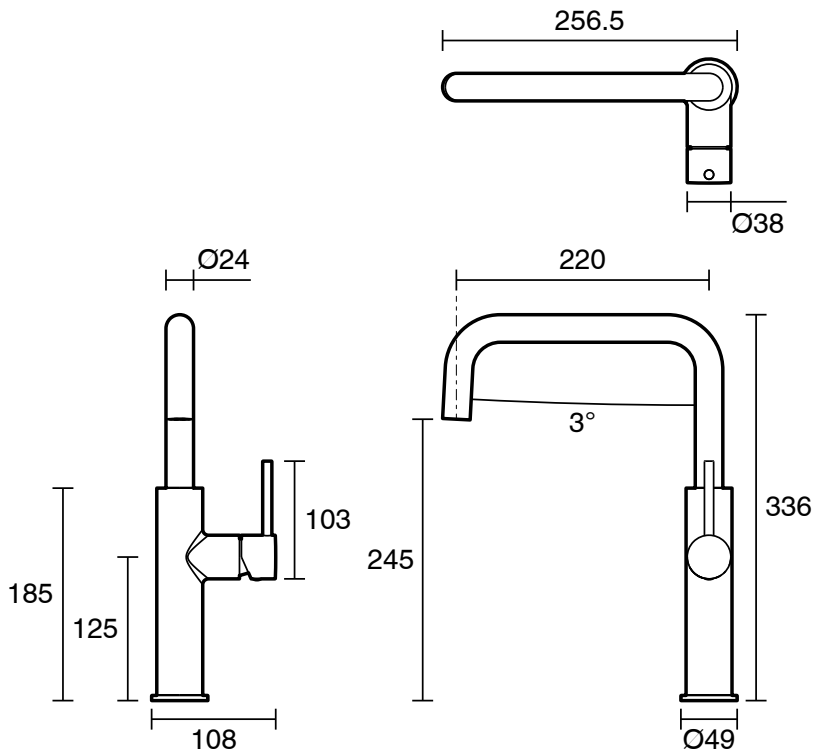

mizu

Mizu Drift Gooseneck Sink Mixer Tap Square Brushed Gunmetal (5 Star)

2266767

SPECIFICATIONS

Recommended Use	Commercial, Domestic & Hotel
Colour	Brushed Gunmetal
Primary Material	Lead Free Brass
Maximum Continuous Working Pressure	1000 kPa
Maximum Continuous Working Temperature	65 deg C
Suitable for Storage Tank Hot Water	Yes
Suitable for Continuous Flow Hot Water	Yes
Suitable for Gravity Feed Hot Water	No

WARRANTY

Warranty - Domestic Use	10 Years
Spare Parts & Labour	1 Years

Please refer to Warranty Page for full Terms and Conditions

Dimensions are nominal measurements only.

CLEANING RECOMMENDATIONS:

We recommend the use of soapy water or approved cleaners. This product should not be cleaned with abrasive materials. Damage caused by any improper treatment is not covered by the product warranty. Refer to Warranty Conditions

Disclaimer: Products in this specification manual must by regulation be installed by licensed and registered trade people. The manufacturer/distributor reserves the right to vary specifications or delete models from their range without prior notification. Dimensions are nominal measurements only. Dimensions and set-outs listed are correct at time of publication however the manufacturer/distributor takes no responsibility for printing errors.

Published 05/07/2024

To see the complete Mizu range go to www.reece.com.au