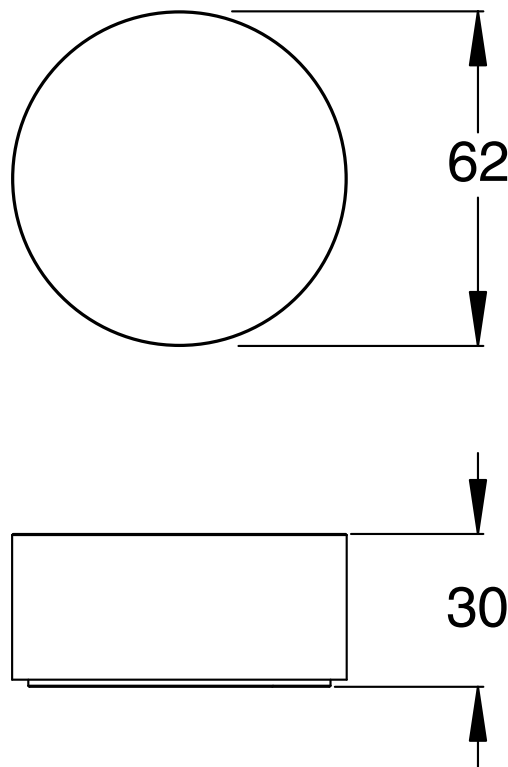

SUSSEX

Sussex Pure Progressive Top Mount Hob Mixer Tap PVD Brushed Gold

9510983

SPECIFICATIONS

Recommended Use	Residential;Commercial
Colour Finish	Brushed Gold
Primary Material	DR Brass
Recommended Pressure Range	150 - 500 kPa as per AS3500
Max Continuous Working Temperature (deg C)	65
Min Continuous Working Temperature (deg C)	1

WARRANTY

Residential Use (Years)	40
Commercial Use (Years)	10

Please refer to Sussex Warranty page for full Terms and Conditions

Dimensions are nominal measurements only.

CLEANING RECOMMENDATIONS:

We recommend the use of soapy water or approved cleaners. This product should not be cleaned with abrasive materials. Damage caused by any improper treatment is not covered by the product warranty. Refer to Warranty Conditions

Disclaimer: Products in this specification manual must by regulation be installed by licensed and registered trade people. The manufacturer/distributor reserves the right to vary specifications or delete models from their range without prior notification. Dimensions are nominal measurements only. Dimensions and set-outs listed are correct at time of publication however the manufacturer/distributor takes no responsibility for printing errors.

Published 01/04/2026

To see the complete Sussex range go to www.reece.com.au