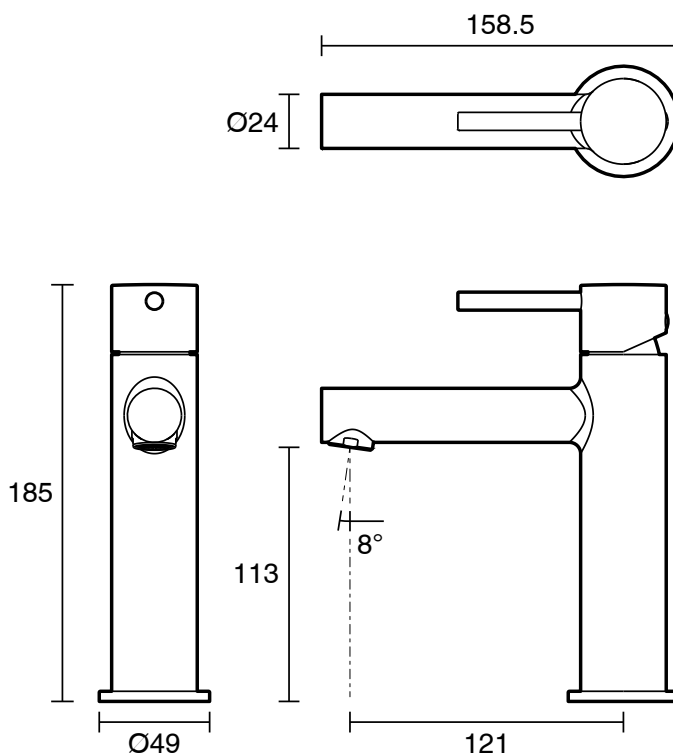

mizu

Mizu Drift Basin Mixer Tap Straight Spout Brushed Brass (6 Star)

2267277

SPECIFICATIONS	
Recommended Use	Domestic;Commercial;Hotel
Colour Category	Brass
Colour Finish	Brushed Brass
Primary Material	Lead Free Brass
Hot Water Unit Suitability	Storage Tank;Continuous Flow
WARRANTY	
Warranty - Domestic Use (Years)	10
Spare Parts & Labour (Years)	1
<i>Please refer to Warranty Page for full Terms and Conditions</i>	

Disclaimer: Products in this specification manual must by regulation be installed by licensed and registered trade people. The manufacturer/distributor reserves the right to vary specifications or delete models from their range without prior notification. Dimensions are nominal measurements only. Dimensions and set-outs listed are correct at time of publication however the manufacturer/distributor takes no responsibility for printing errors.