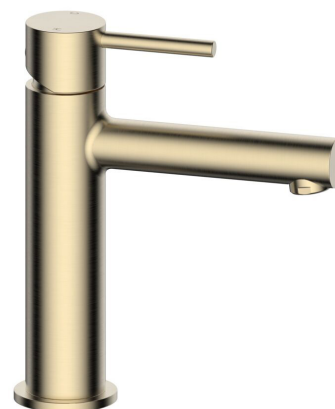

mizu

Mizu Drift Basin Mixer Tap Straight Spout Brushed Brass (6 Star)

2267277

SPECIFICATIONS	
Recommended Use	Domestic;Commercial;Hotel
Colour Category	Brass
Colour Finish	Brushed Brass
Primary Material	Lead Free Brass
Hot Water Unit Suitability	Storage Tank;Continuous Flow
WARRANTY	
Warranty - Domestic Use (Years)	10
Spare Parts & Labour (Years)	1
<i>Please refer to Warranty Page for full Terms and Conditions</i>	