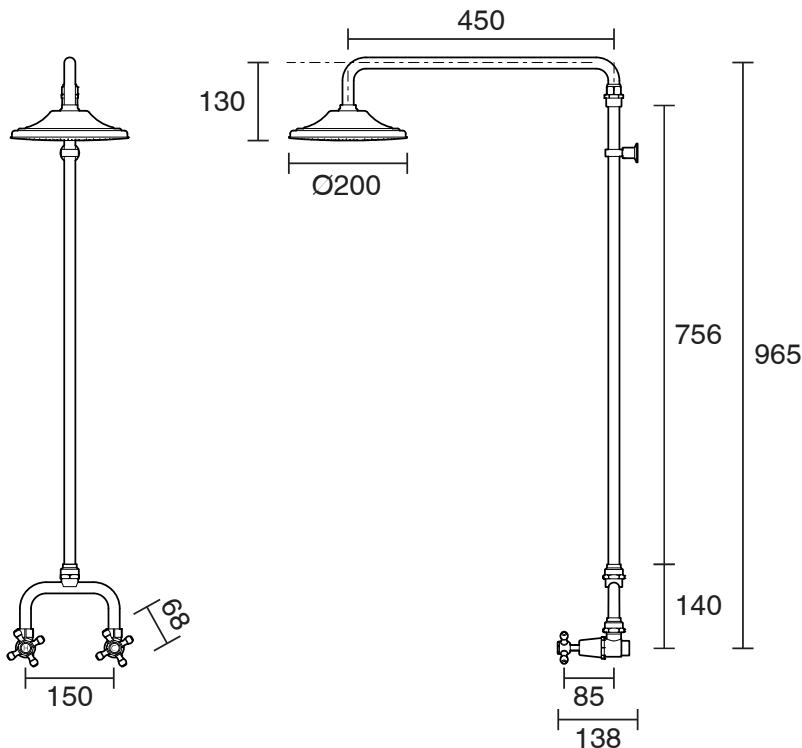

KADO

Kado Era Exposed Shower Set Cross Handles Chrome (3 Star)

9507541

SPECIFICATIONS

Recommended Use	Domestic, Hotel & Commercial
Colour	Chrome
Finish	Polished
Material	DR Brass
Recommended Pressure Range	150 - 500 kPa
Maximum Continuous Working Temperature	80 deg C
Suitable for Storage Tank Hot Water	Yes
Suitable for Continuous Flow Hot Water	Yes
Suitable for Gravity Feed Hot Water	No

WARRANTY

Warranty - Domestic Use	10 Years
Spare Parts & Labour	12 Months

Please refer to Warranty Page for full Terms and Conditions

Dimensions are nominal measurements only.

CLEANING RECOMMENDATIONS:

We recommend the use of soapy water or approved cleaners. This product should not be cleaned with abrasive materials. Damage caused by any improper treatment is not covered by the product warranty. Refer to Warranty Conditions

Disclaimer: Products in this specification manual must by regulation be installed by licensed and registered trade people. The manufacturer/distributor reserves the right to vary specifications or delete models from their range without prior notification. Dimensions are nominal measurements only. Dimensions and set-outs listed are correct at time of publication however the manufacturer/distributor takes no responsibility for printing errors.

Published 12/10/2023

To see the complete Kado range go to www.reece.com.au