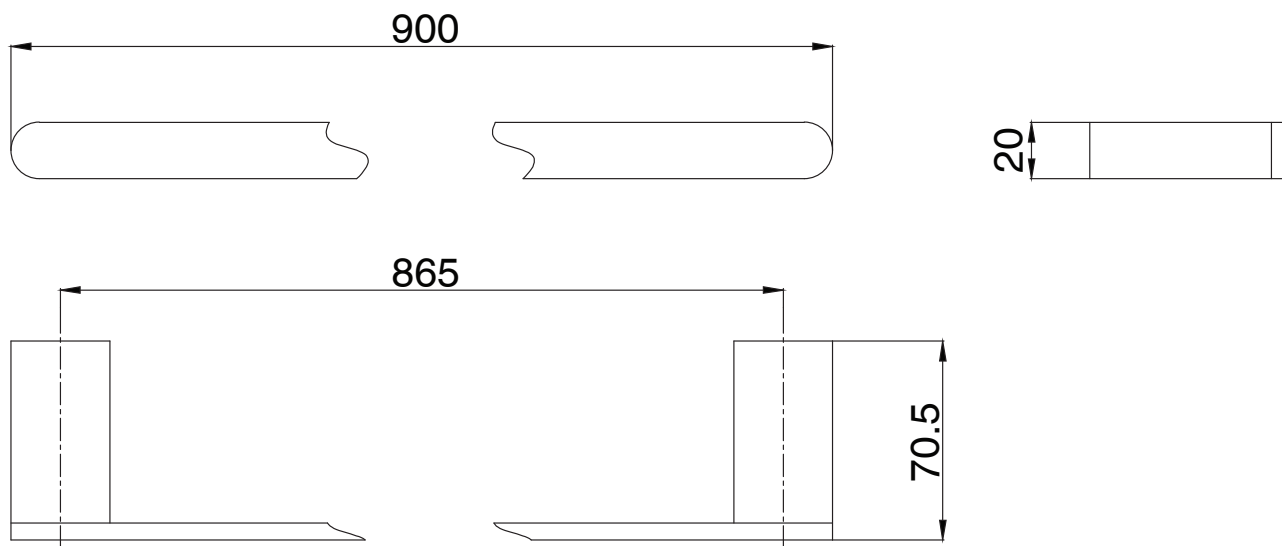

mizu

Mizu Soothe Single Towel Rail 900mm Brushed Brass

2266089

SPECIFICATIONS

Recommended Use	Domestic;Hotel;Commercial
Colour Finish	Brushed Brass
Primary Material	Zinc

WARRANTY

Replacement Only - Domestic Use (Years)	10
Parts Replacement Only (Years)	1

Please refer to Warranty Page for full Terms and Conditions

Dimensions are nominal measurements only.

CLEANING RECOMMENDATIONS:

We recommend the use of soapy water or approved cleaners. This product should not be cleaned with abrasive materials. Damage caused by any improper treatment is not covered by the product warranty. Refer to Warranty Conditions

Disclaimer: Products in this specification manual must by regulation be installed by licensed and registered trade people. The manufacturer/distributor reserves the right to vary specifications or delete models from their range without prior notification. Dimensions are nominal measurements only. Dimensions and set-outs listed are correct at time of publication however the manufacturer/distributor takes no responsibility for printing errors.

Published 25/11/2024

To see the complete Mizu range go to www.reece.com.au