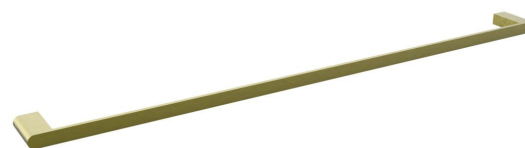

mizu

Mizu Soothe Single Towel Rail 900mm Brushed Brass

2266089

SPECIFICATIONS

Recommended Use	Domestic;Hotel;Commercial
Colour Finish	Brushed Brass
Primary Material	Zinc

WARRANTY

Replacement Only - Domestic Use (Years)	10
Parts Replacement Only (Years)	1

Please refer to Warranty Page for full Terms and Conditions

Dimensions are nominal measurements only.

CLEANING RECOMMENDATIONS:

We recommend the use of soapy water or approved cleaners. This product should not be cleaned with abrasive materials. Damage caused by any improper treatment is not covered by the product warranty. Refer to Warranty Conditions

Disclaimer: Products in this specification manual must by regulation be installed by licensed and registered trade people. The manufacturer/distributor reserves the right to vary specifications or delete models from their range without prior notification. Dimensions are nominal measurements only. Dimensions and set-outs listed are correct at time of publication however the manufacturer/distributor takes no responsibility for printing errors.

Published 25/11/2024

To see the complete Mizu range go to www.reece.com.au