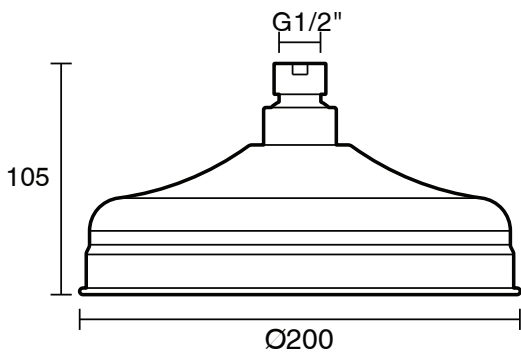

Milli Monument Edit Shower Rose Only 200mm Brushed Gunmetal (3 Star)

4204511

SPECIFICATIONS

Recommended Use	Domestic, Hotel & Commercial
Colour	Brushed Gunmetal
Finish	Brushed
Material	DR Brass
Recommended Pressure Range	150 - 500 kPa
Maximum Continuous Working Temperature	80 deg C
Suitable for Storage Tank Hot Water	Yes
Suitable for Continuous Flow Hot Water	Yes
Suitable for Gravity Feed Hot Water	No

WARRANTY

Warranty - Domestic Use	15 Years
Spare Parts & Labour	12 Months

Please refer to Warranty Page for full Terms and Conditions

Dimensions are nominal measurements only.

CLEANING RECOMMENDATIONS:

We recommend the use of soapy water or approved cleaners. This product should not be cleaned with abrasive materials. Damage caused by any improper treatment is not covered by the product warranty. Refer to Warranty Conditions

Disclaimer: Products in this specification manual must by regulation be installed by licensed and registered trade people. The manufacturer/distributor reserves the right to vary specifications or delete models from their range without prior notification. Dimensions are nominal measurements only. Dimensions and set-outs listed are correct at time of publication however the manufacturer/distributor takes no responsibility for printing errors.

Published 14/09/2022

To see the complete Milli range go to www.reece.com.au