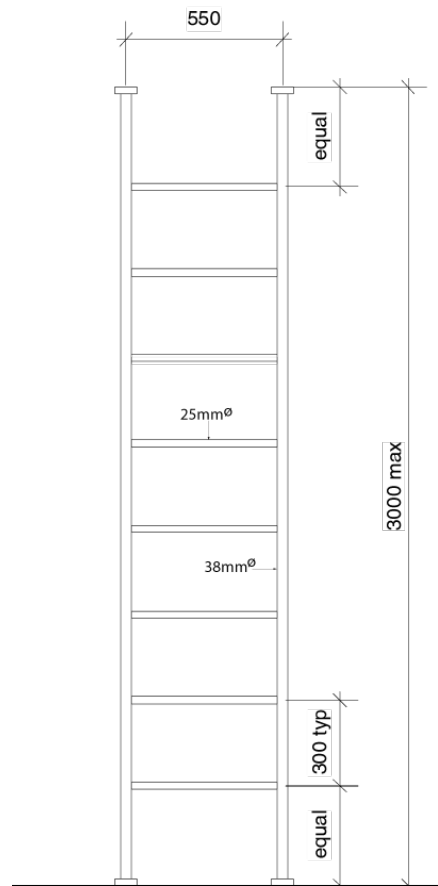

WARRANTY

Warranty - Domestic Use	7 Years
Spare Parts & Labour	12 Months

Please refer to Warranty Page for full Terms and Conditions

To see the complete Milli range go to www.reece.com.au/bathrooms