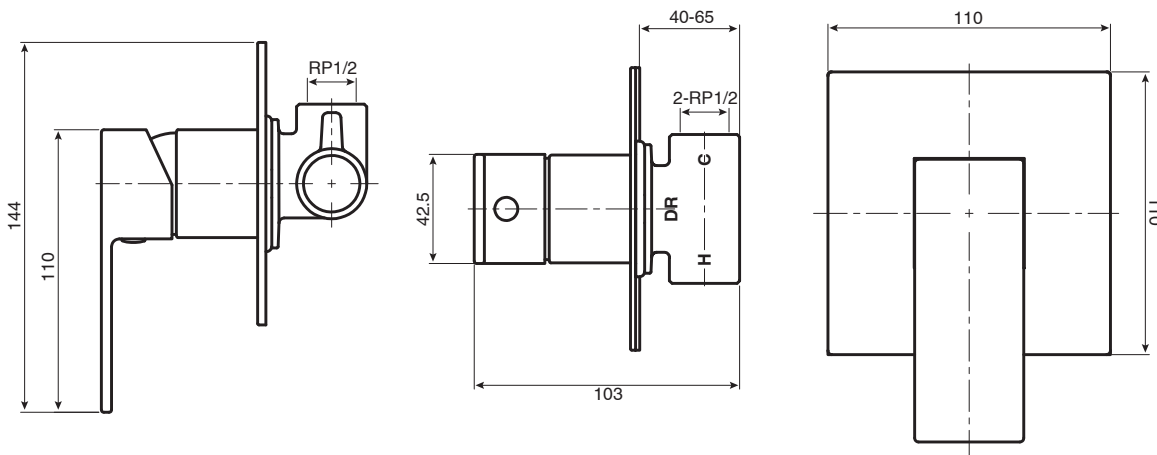

m i z u

Mizu Bloc MK2 Shower Mixer Matte Black

SPECIFICATIONS

Recommended Use	Domestic, Hotel & Commercial
Colour	Matte Black
Colour Availability	Chrome, Matte Black
Recommended Pressure Range	150 - 500kPa
Max Continuous Working Pressure	500kPa
Max Continuous Working Temperature	80°C
Suitable for Storage Tank Hot Water	Yes
Suitable for Continuous Flow Hot Water	Yes
Suitable for Gravity Feed Hot Water	Yes

Hot and Cold water inlet pressure should be equal

WARRANTY

Warranty - Domestic Use	10 Years
Spare Parts & Labour	12 Months

Please refer to Warranty Page for full Terms and Conditions

Dimensions are nominal measurements only.