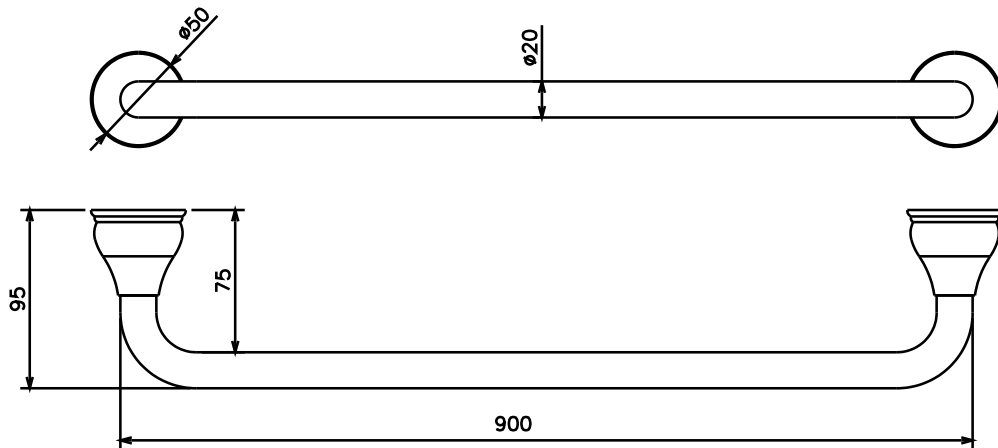

Milli Monument Edit Single Towel Rail 900mm Brushed Nickel

2265506

SPECIFICATIONS

Recommended Use	Domestic, Hotel & Commercial
Colour	Brushed Nickel
Material	Brass

WARRANTY

Replacement Only - Domestic Use 15 Years

Please refer to Warranty Page for full Terms and Conditions

Dimensions are nominal measurements only.

CLEANING RECOMMENDATIONS:

We recommend the use of soapy water or approved cleaners. This product should not be cleaned with abrasive materials. Damage caused by any improper treatment is not covered by the product warranty. Refer to Warranty Conditions

Disclaimer: Products in this specification manual must by regulation be installed by licensed and registered trade people. The manufacturer/distributor reserves the right to vary specifications or delete models from their range without prior notification. Dimensions are nominal measurements only. Dimensions and set-outs listed are correct at time of publication however the manufacturer/distributor takes no responsibility for printing errors.

Published 28/03/2022

To see the complete Milli range go to www.reece.com.au