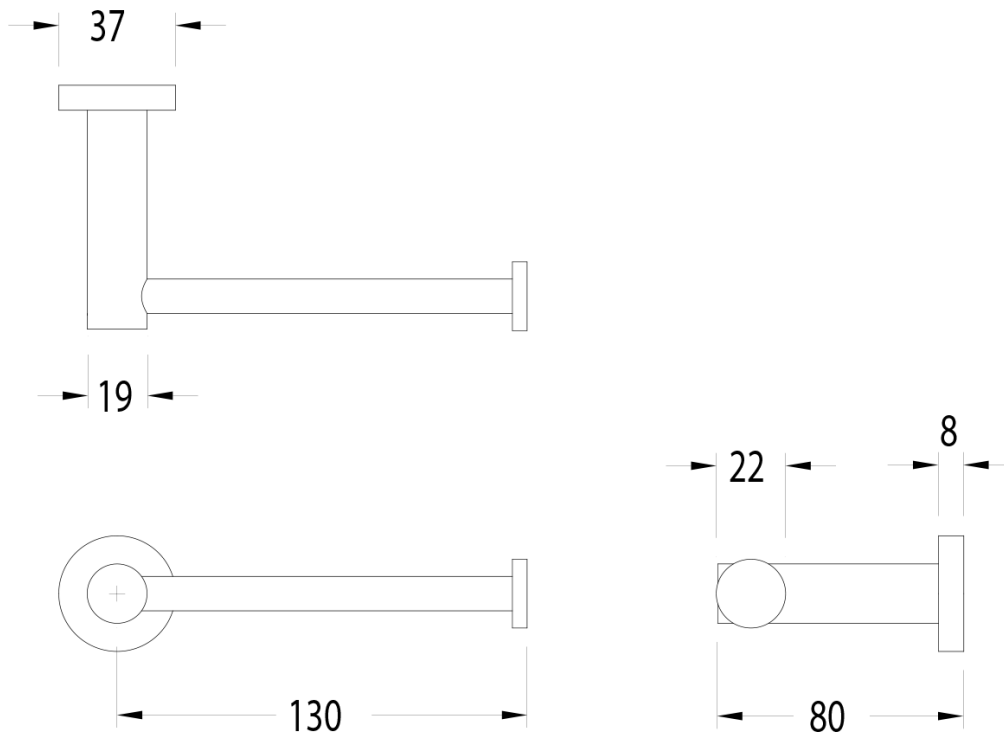

SUSSEX

Sussex Pure Toilet Roll Holder PVD Brushed Nickel

9511599

SPECIFICATIONS	
Recommended Use	Residential;Commercial
Colour Finish	Brushed Nickel
Primary Material	DR Brass
WARRANTY	
Residential Use (Years)	40
Commercial Use (Years)	10
<i>Please refer to Sussex Warranty page for full Terms and Conditions</i>	