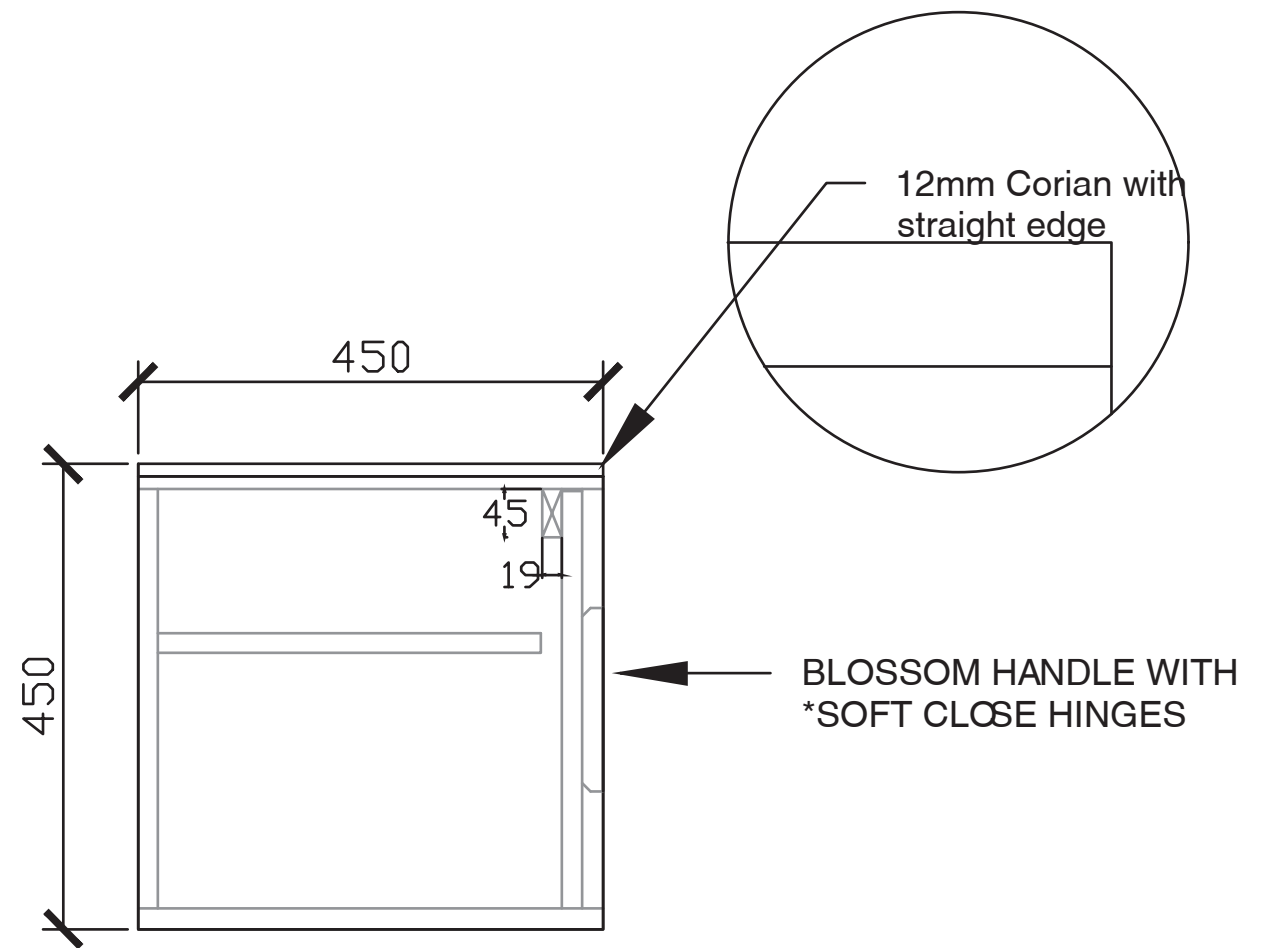

600W x 450D x 450H

**DOORS WITH
INTERNAL FIXED SHELF

SIDE VIEW for all sizes