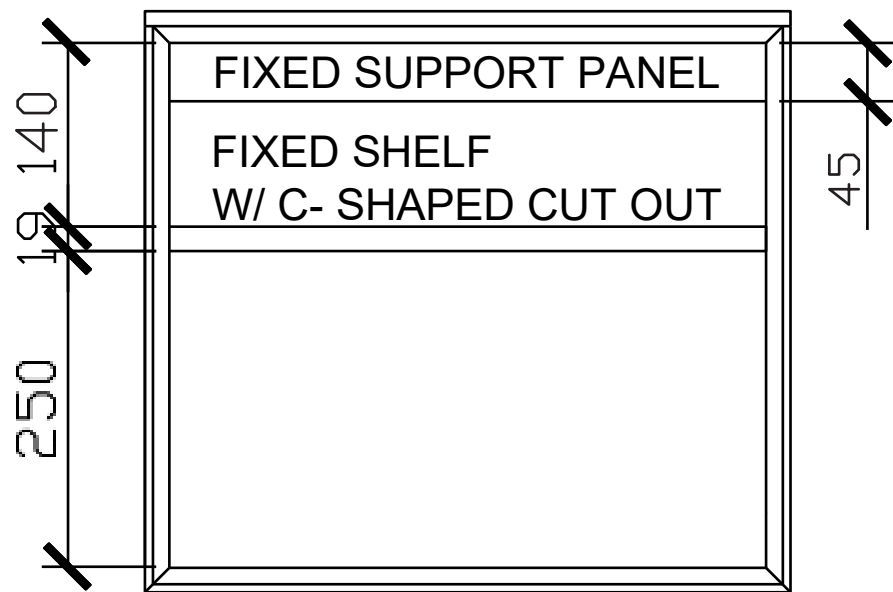

600W x 450D x 450H

**DOORS WITH
INTERNAL FIXED SHELF

SIDE VIEW for all sizes