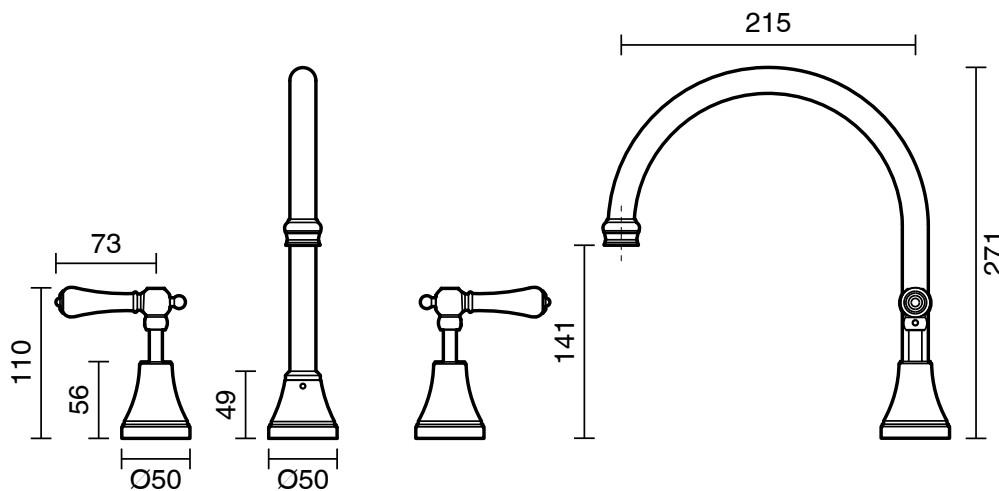

KADO

Kado Era Swivel Hob Sink Set Lever Porcelain Handle Chrome (5 Star)

9507610

SPECIFICATIONS

Recommended Use	Domestic, Hotel & Commercial
Colour	Chrome with Porcelain Handles
Finish	Polished
Material	DR Brass
Recommended Pressure Range	150 - 500 kPa
Maximum Continuous Working Temperature	80 deg C
Suitable for Storage Tank Hot Water	Yes
Suitable for Continuous Flow Hot Water	Yes
Suitable for Gravity Feed Hot Water	No

WARRANTY

Warranty - Domestic Use	10 Years
Spare Parts & Labour	12 Months

Please refer to Warranty Page for full Terms and Conditions

Dimensions are nominal measurements only.

CLEANING RECOMMENDATIONS:

We recommend the use of soapy water or approved cleaners. This product should not be cleaned with abrasive materials. Damage caused by any improper treatment is not covered by the product warranty. Refer to Warranty Conditions

Disclaimer: Products in this specification manual must by regulation be installed by licensed and registered trade people. The manufacturer/distributor reserves the right to vary specifications or delete models from their range without prior notification. Dimensions are nominal measurements only. Dimensions and set-outs listed are correct at time of publication however the manufacturer/distributor takes no responsibility for printing errors.

Published 12/10/2023

To see the complete Kado range go to www.reece.com.au