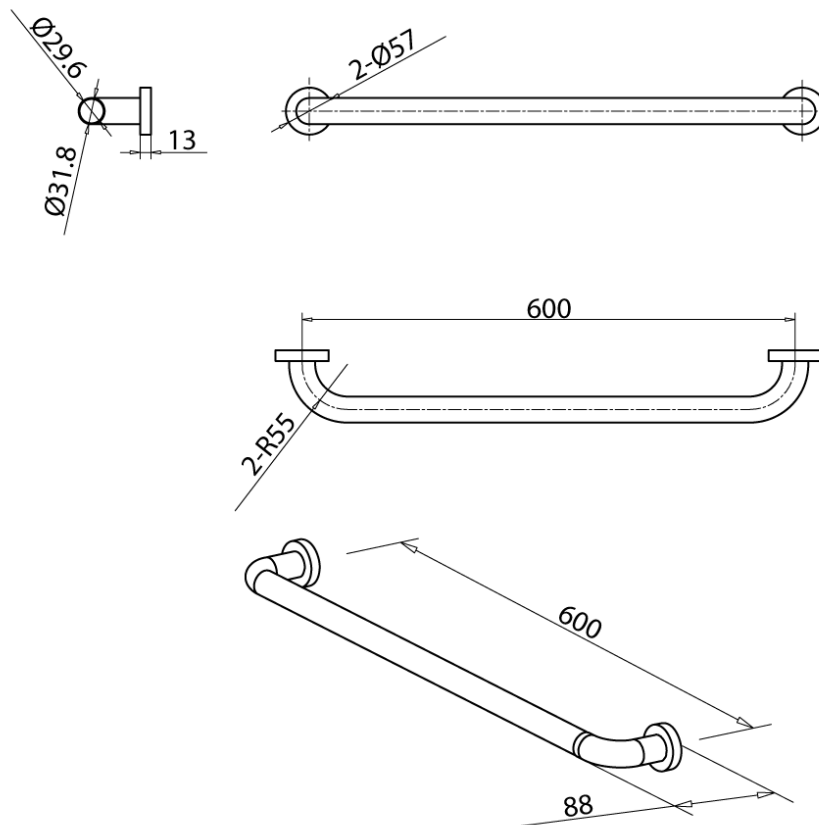

Mobi 32 x 600mm Grab Rail Satin Stainless Steel

9501867

SPECIFICATIONS

Recommended Use	Domestic;Hotel;Commercial
Material	Stainless Steel 304
Colour	Satin Stainless Steel
Mounting	Wall

WARRANTY

Warranty - Domestic Use (Years)	7
Spare Parts & Labour (Years)	1

Please refer to Warranty Page for full Terms and Conditions

Dimensions are nominal measurements only.

CLEANING RECOMMENDATIONS:

We recommend the use of soapy water or approved cleaners. This product should not be cleaned with abrasive materials. Damage caused by any improper treatment is not covered by the product warranty. Refer to Warranty Conditions

Disclaimer: Products in this specification manual must by regulation be installed by licensed and registered trade people. The manufacturer/distributor reserves the right to vary specifications or delete models from their range without prior notification. Dimensions are nominal measurements only. Dimensions and set-outs listed are correct at time of publication however the manufacturer/distributor takes no responsibility for printing errors.

Published 25/03/2025

To see the complete Mobi range go to www.reece.com.au