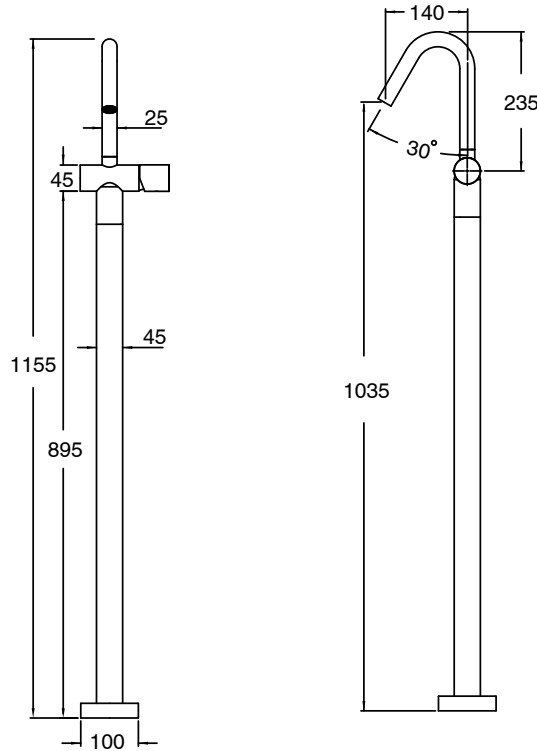

Milli Pure Floor Mounted Basin Mixer Tap Trimset with Diamond Textured Handle PVD Matte Black (5 Star)
9511426

SPECIFICATIONS

Recommended Use	Domestic;Hotel;Commercial
Colour Finish	Matte Black
Primary Material	DR Brass
Recommended Pressure Range	150 - 500 kPa as per AS3500
Max Continuous Working Temperature (deg C)	65
Min Continuous Working Temperature (deg C)	5
Hot Water Unit Suitability	Storage Tank;Continuous Flow

WARRANTY

Warranty - Domestic Use (Years)	15
Spare Parts & Labour (Years)	1

Please refer to Warranty Page for full Terms and Conditions

Dimensions are nominal measurements only.

CLEANING RECOMMENDATIONS:

We recommend the use of soapy water or approved cleaners. This product should not be cleaned with abrasive materials. Damage caused by any improper treatment is not covered by the product warranty. Refer to Warranty Conditions

Disclaimer: Products in this specification manual must by regulation be installed by licensed and registered trade people. The manufacturer/distributor reserves the right to vary specifications or delete models from their range without prior notification. Dimensions are nominal measurements only. Dimensions and set-outs listed are correct at time of publication however the manufacturer/distributor takes no responsibility for printing errors.

Published 18/03/2025

To see the complete Milli range go to www.reece.com.au