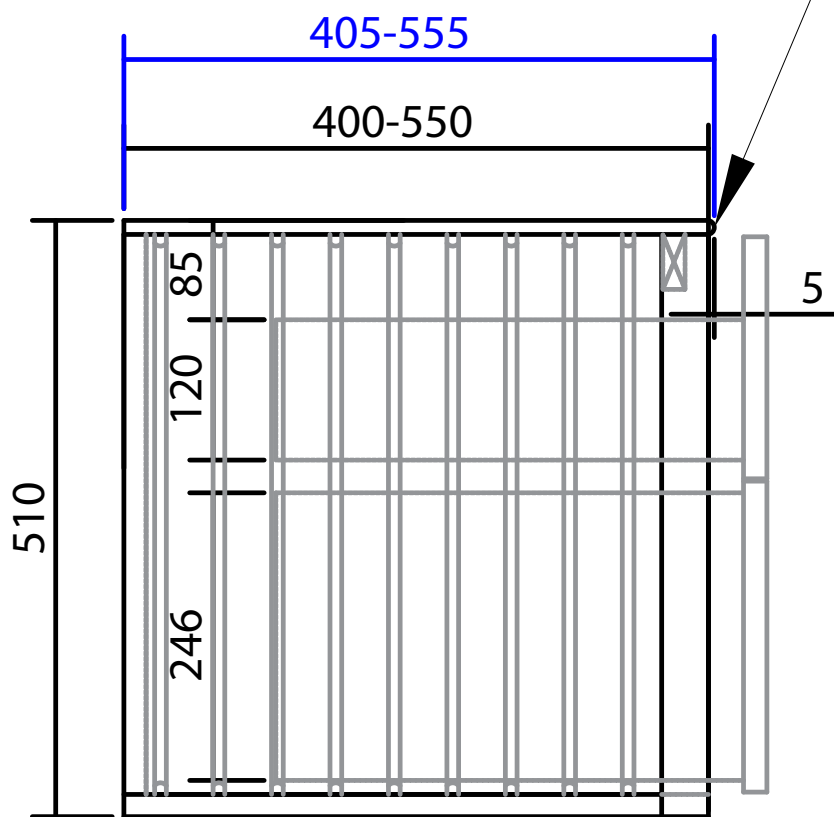

*CORIAN TOP EXTENDS 5MM ON LEFT, RIGHT AND FRONT FOR BULLNOSE EDGE DETAIL

*TOUCH RELEASE DRAWER OPENING

**NOT SUITABLE FOR WALL TO WALL