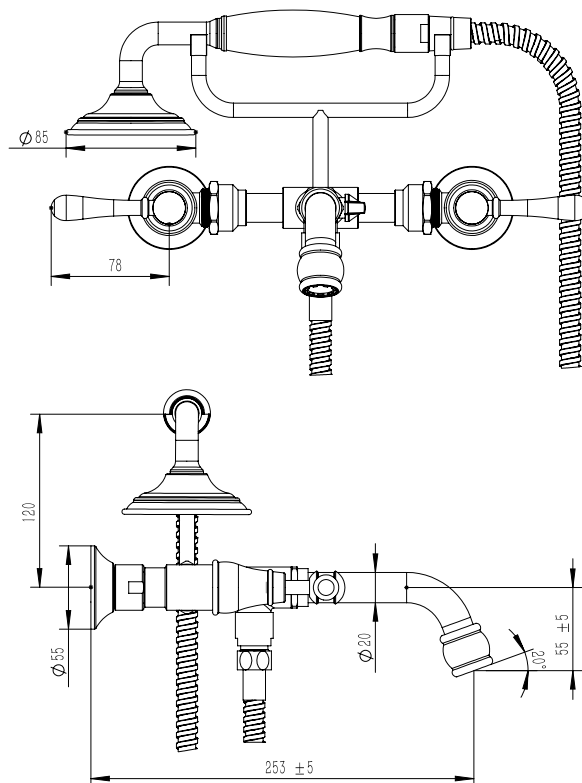

Milli Voir Wall Mounted Telephone Bath Set Lever Handles Matte Black (3 Star)

2265417

SPECIFICATIONS	
Recommended Use	Domestic, hotel and commercial
Colour	Matte Black
Material	DR Brass
Recommended Pressure Range	150 - 500 kPa
Max Continuous Working Pressure	500 kPa
Max Continuous Working Temperature	80 deg C
Suitable for Storage Tank Hot Water	Yes
Suitable for Continuous Flow Hot Water	Yes
Suitable for Gravity Feed Hot Water	No
WARRANTY	
Warranty - Domestic Use	15 Years
Spare Parts & Labour	12 Months
<i>Please refer to Warranty Page for full Terms and Conditions</i>	

Disclaimer: Products in this specification manual must by regulation be installed by licensed and registered trade people. The manufacturer/distributor reserves the right to vary specifications or delete models from their range without prior notification. Dimensions are nominal measurements only. Dimensions and set-outs listed are correct at time of publication however the manufacturer/distributor takes no responsibility for printing errors.