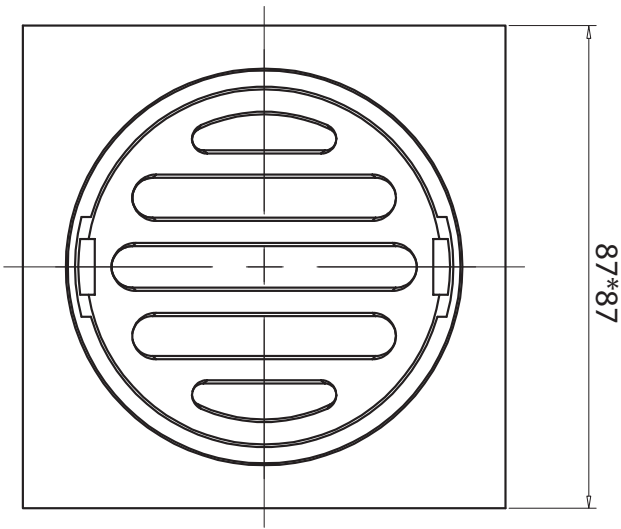

Mizu Drift Brass Trapscrew Grate Square 80mm Brushed Nickel

246022

SPECIFICATIONS

Recommended Use	Domestic, Hotel & Commercial
Material	Brass
Colour	Brushed Nickel
Finish	Brushed

WARRANTY

Replacement Only - Domestic Use	12 Months

Please refer to Warranty Page for full Terms and Conditions

Dimensions are nominal measurements only.

CLEANING RECOMMENDATIONS:

We recommend using a soft cloth or moist sponge with soapy water or mild detergent. Rinse with clean water, towel dry after cleaning. Clean regularly to protect surface finish. Do not use chemical or abrasive cleaners, avoid using a scrubbing brush or scourer sponge to clean. A soft brush can be used for hard to reach places. Damage caused by any improper treatment is not covered by the product warranty. Refer to Warranty Conditions.

Disclaimer: Products in this specification manual must by regulation be installed by licensed and registered trade people. The manufacturer/distributor reserves the right to vary specifications or delete models from their range without prior notification. Dimensions are nominal measurements only. Dimensions and set-outs listed are correct at time of publication however the manufacturer/distributor takes no responsibility for printing errors.

Published 22/12/2021

To see the complete Mizu range go to www.reece.com.au