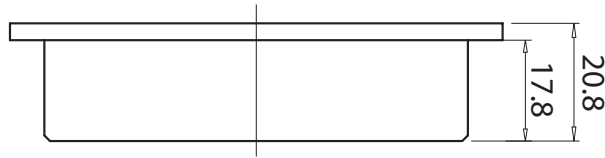

Mizu Drift Brass Trapscrew Grate Square 80mm Brushed Nickel

246022

SPECIFICATIONS

Recommended Use	Domestic, Hotel & Commercial
Material	Brass
Colour	Brushed Nickel
Finish	Brushed

WARRANTY

Replacement Only - Domestic Use	12 Months

Please refer to Warranty Page for full Terms and Conditions

Dimensions are nominal measurements only.

CLEANING RECOMMENDATIONS:

We recommend using a soft cloth or moist sponge with soapy water or mild detergent. Rinse with clean water, towel dry after cleaning. Clean regularly to protect surface finish. Do not use chemical or abrasive cleaners, avoid using a scrubbing brush or scourer sponge to clean. A soft brush can be used for hard to reach places. Damage caused by any improper treatment is not covered by the product warranty. Refer to Warranty Conditions.

Disclaimer: Products in this specification manual must by regulation be installed by licensed and registered trade people. The manufacturer/distributor reserves the right to vary specifications or delete models from their range without prior notification. Dimensions are nominal measurements only. Dimensions and set-outs listed are correct at time of publication however the manufacturer/distributor takes no responsibility for printing errors.

Published 22/12/2021

To see the complete Mizu range go to www.reece.com.au