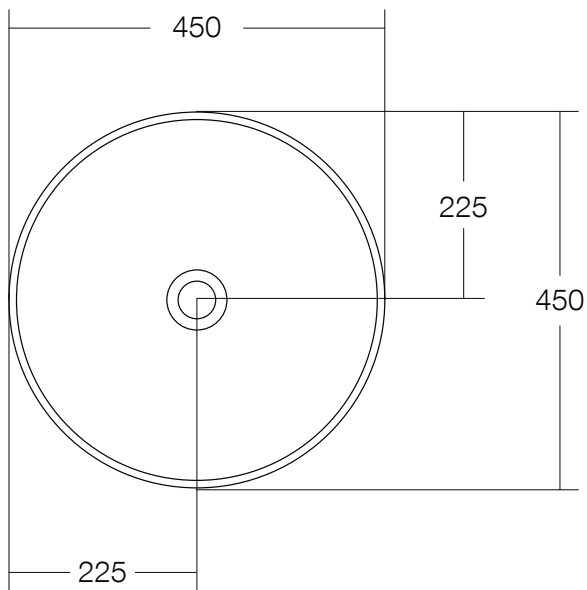

Venice 450 Basin Solid Surface White

SPECIFICATIONS

Recommended Use	Domestic, Hotel & Commercial
Material	Solid Surface
Colour	White - for Softskin colours refer to Website
Capacity	10 Litres
Weight	6 kg
Overflow	No
Plug & Waste	32-40mm Chrome Pop-up Waste (supplied)
Options	White Solid Surface Cap

WARRANTY

Warranty - Domestic Use 15 Years

Please refer to Warranty Page for full Terms and Conditions

Dimensions are nominal measurements only.

Disclaimer: Products in this specification manual must by regulation be installed by licensed and registered trade people. The manufacturer/distributor reserves the right to vary specifications or delete models from their range without prior notification. Dimensions are nominal measurements only. Dimensions and set-outs listed are correct at time of publication however the manufacturer/distributor takes no responsibility for printing errors.

Published 01/10/2020