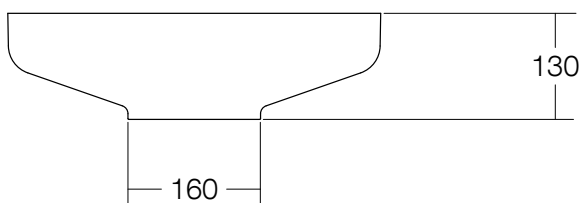

Venice 450 Basin Solid Surface White

SPECIFICATIONS

Recommended Use	Domestic, Hotel & Commercial
Material	Solid Surface
Colour	White
Capacity	10 Litres
Weight	6 kg
Overflow	No
Plug & Waste	32-40mm Solid Surface Pop-up Waste
Options	Softskin colours available

WARRANTY

Warranty - Domestic Use	15 Years
Please refer to Warranty Page for full Terms and Conditions	

Dimensions are nominal measurements only.

Disclaimer: Products in this specification manual must by regulation be installed by licensed and registered trade people. The manufacturer/distributor reserves the right to vary specifications or delete models from their range without prior notification. Dimensions are nominal measurements only. Dimensions and set-outs listed are correct at time of publication however the manufacturer/distributor takes no responsibility for printing errors.

Published 11/01/2023