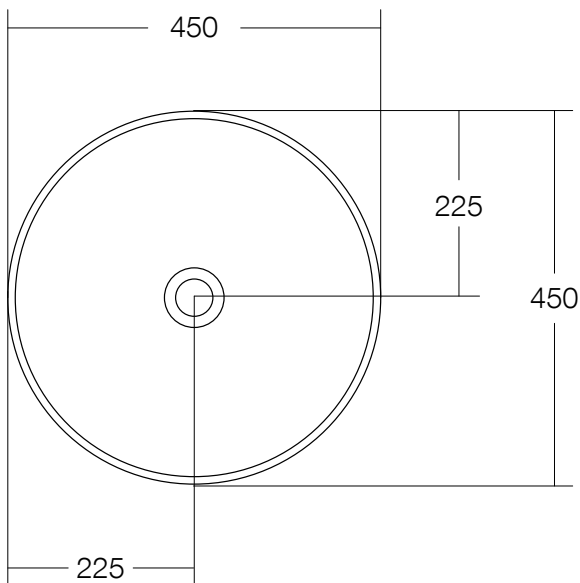

Venice 450 Basin Solid Surface White

SPECIFICATIONS

Recommended Use	Domestic, Hotel & Commercial
Material	Solid Surface
Colour	White
Capacity	10 Litres
Weight	6 kg
Overflow	No
Plug & Waste	32-40mm Solid Surface Pop-up Waste
Options	Softskin colours available

WARRANTY

Warranty - Domestic Use	15 Years
Please refer to Warranty Page for full Terms and Conditions	

Dimensions are nominal measurements only.

Disclaimer: Products in this specification manual must by regulation be installed by licensed and registered trade people. The manufacturer/distributor reserves the right to vary specifications or delete models from their range without prior notification. Dimensions are nominal measurements only. Dimensions and set-outs listed are correct at time of publication however the manufacturer/distributor takes no responsibility for printing errors.

Published 11/01/2023