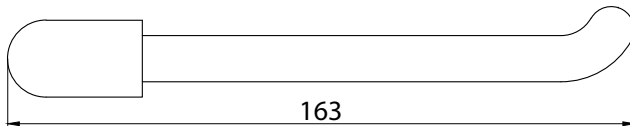

mizu

Mizu Soothe Toilet Roll Holder Matte Black

2268105

SPECIFICATIONS

Recommended Use	Domestic, Hotel and Commercial
Colour	Matte Black
Material	Brass

WARRANTY

Domestic Use Replacement Only 10 Years

Please refer to Warranty Page for full Terms and Conditions