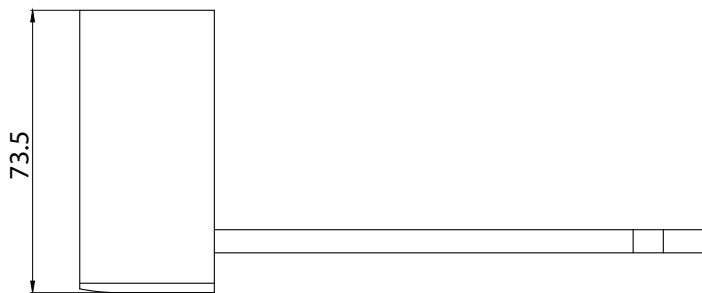

mizu

Mizu Soothe Toilet Roll Holder Matte Black

2268105

SPECIFICATIONS

Recommended Use	Domestic, Hotel and Commercial
Colour	Matte Black
Material	Brass

WARRANTY

Domestic Use Replacement Only 10 Years

Please refer to Warranty Page for full Terms and Conditions