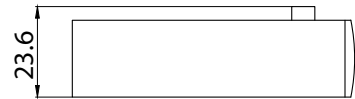

mizu

Mizu Soothe Toilet Roll Holder Matte Black

2268105

SPECIFICATIONS

Recommended Use	Domestic, Hotel and Commercial
Colour	Matte Black
Material	Brass

WARRANTY

Domestic Use Replacement Only 10 Years

Please refer to Warranty Page for full Terms and Conditions