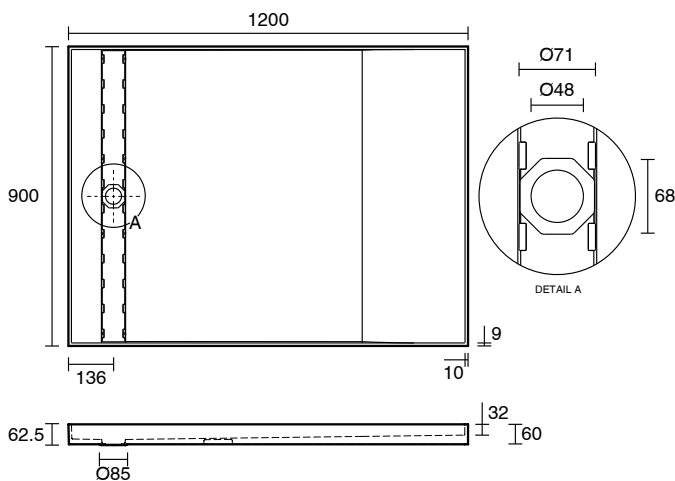

Posh Solus Tile Over Shower Tray with 1140mm Long Rear Stainless Steel Tile Insert Channel Suits Tiles up to 8mm (For 3 Wall / Alcove Install) 900mm x 1200mm

9512260

SPECIFICATIONS

Recommended Use	Domestic, Hotel & Commercial
Shower Base Colour	Grey
Shower Base Material	SMC
Shower Grate Material	Stainless Steel (316 Grade)
Waste Position	Centre Rear
Shower Base Waste Size	50 mm
Weight of Shower Base	22 kg
Usage	Alcove Install

WARRANTY

Warranty - Domestic Use	10 Years
Spare Parts & Labour	12 Months

Please refer to Warranty Page for full Terms and Conditions

Dimensions are nominal measurements only.

CLEANING RECOMMENDATIONS:

We recommend the use of soapy water or approved cleaners. This product should not be cleaned with abrasive materials. Damage caused by any improper treatment is not covered by the product warranty. Refer to Warranty Conditions

Disclaimer: Products in this specification manual must by regulation be installed by licensed and registered trade people. The manufacturer/distributor reserves the right to vary specifications or delete models from their range without prior notification. Dimensions are nominal measurements only. Dimensions and set-outs listed are correct at time of publication however the manufacturer/distributor takes no responsibility for printing errors.

Published 31/07/2023

To see the complete Posh range go to
www.reece.com.au