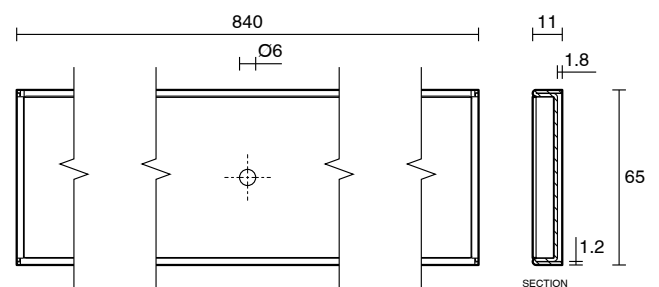

Posh Solus Tile Over Shower Tray with 1140mm Long Rear Stainless Steel Tile Insert Channel Suits Tiles up to 8mm (For 3 Wall / Alcove Install) 900mm x 1200mm

9512260

SPECIFICATIONS

Recommended Use	Domestic, Hotel & Commercial
Shower Base Colour	Grey
Shower Base Material	SMC
Shower Grate Material	Stainless Steel (316 Grade)
Waste Position	Centre Rear
Shower Base Waste Size	50 mm
Weight of Shower Base	22 kg
Usage	Alcove Install

WARRANTY

Warranty - Domestic Use	10 Years
Spare Parts & Labour	12 Months

Please refer to Warranty Page for full Terms and Conditions

Dimensions are nominal measurements only.

CLEANING RECOMMENDATIONS:

We recommend the use of soapy water or approved cleaners. This product should not be cleaned with abrasive materials. Damage caused by any improper treatment is not covered by the product warranty. Refer to Warranty Conditions

Disclaimer: Products in this specification manual must by regulation be installed by licensed and registered trade people. The manufacturer/distributor reserves the right to vary specifications or delete models from their range without prior notification. Dimensions are nominal measurements only. Dimensions and set-outs listed are correct at time of publication however the manufacturer/distributor takes no responsibility for printing errors.

Published 31/07/2023

To see the complete Posh range go to
www.reece.com.au