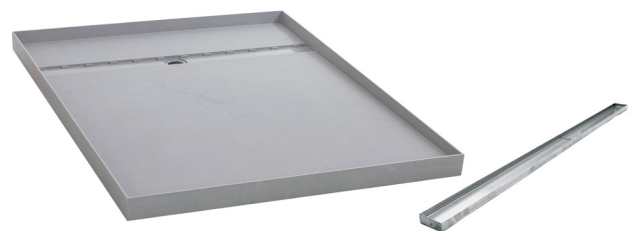

Posh Solus Tile Over Shower Tray with 1140mm Long Rear Stainless Steel Tile Insert Channel Suits Tiles up to 8mm (For 3 Wall / Alcove Install) 900mm x 1200mm

9512260

SPECIFICATIONS

Recommended Use	Domestic, Hotel & Commercial
Shower Base Colour	Grey
Shower Base Material	SMC
Shower Grate Material	Stainless Steel (316 Grade)
Waste Position	Centre Rear
Shower Base Waste Size	50 mm
Weight of Shower Base	22 kg
Usage	Alcove Install

WARRANTY

Warranty - Domestic Use	10 Years
Spare Parts & Labour	12 Months

Please refer to Warranty Page for full Terms and Conditions

Dimensions are nominal measurements only.

CLEANING RECOMMENDATIONS:

We recommend the use of soapy water or approved cleaners. This product should not be cleaned with abrasive materials. Damage caused by any improper treatment is not covered by the product warranty. Refer to Warranty Conditions

Disclaimer: Products in this specification manual must by regulation be installed by licensed and registered trade people. The manufacturer/distributor reserves the right to vary specifications or delete models from their range without prior notification. Dimensions are nominal measurements only. Dimensions and set-outs listed are correct at time of publication however the manufacturer/distributor takes no responsibility for printing errors.

Published 31/07/2023

To see the complete Posh range go to
www.reece.com.au