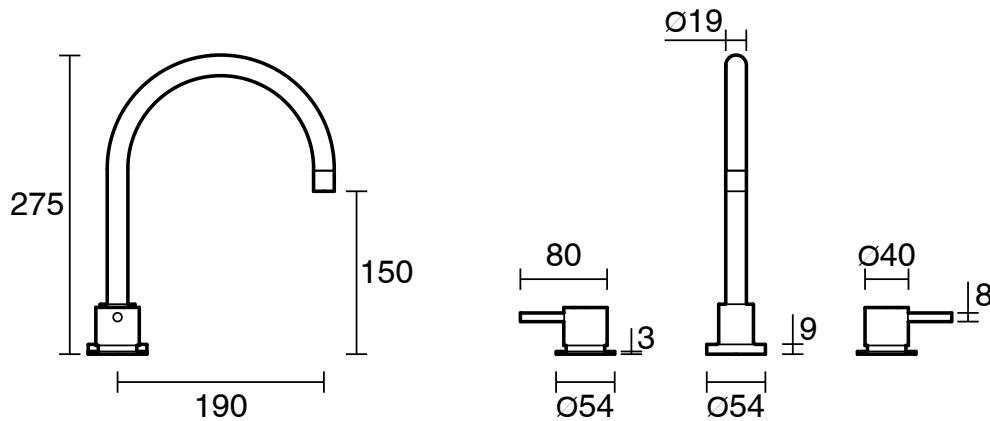

S U S S E X

Sussex Scala Hob Sink Set Curved Chrome (3 Star)

2261423

SPECIFICATIONS

Recommended Use	Domestic;Hotel;Commercial
Colour Finish	Polished Chrome
Primary Material	DR Brass
Recommended Pressure Range	150 - 500 kPa as per AS3500
Max Continuous Working Temperature (deg C)	80
Min Continuous Working Temperature (deg C)	5
Hot Water Unit Suitability	Gravity Feed;Storage Tank;Continuous Flow

WARRANTY

Warranty - Domestic Use (Years)	15
Spare Parts & Labour (Years)	15

Please refer to Warranty Page for full Terms and Conditions