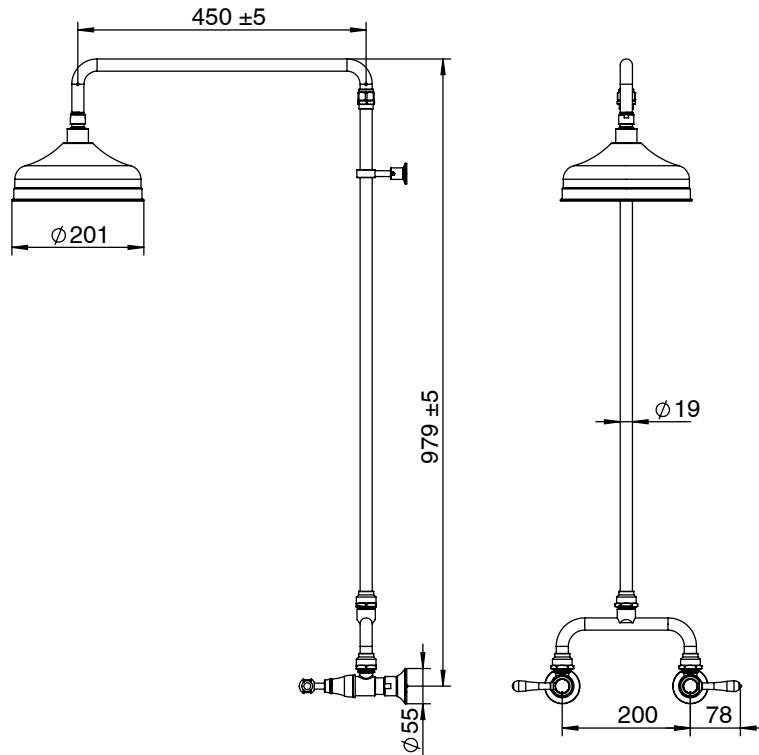

Milli Monument Edit Exposed Shower Set Lever Brushed Gold (3 Star)

2266229

SPECIFICATIONS	
Recommended Use	Domestic, Hotel & Commercial
Colour	Brushed Gold
Material	DR Brass
Recommended Pressure Range	150 - 500 kPa
Maximum Continuous Working Temperature	80 deg C
Suitable for Storage Tank Hot Water	Yes
Suitable for Continuous Flow Hot Water	Yes
Suitable for Gravity Feed Hot Water	No
WARRANTY	
Warranty - Domestic Use	15 Years
Spare Parts & Labour	12 Months
<i>Please refer to Warranty Page for full Terms and Conditions</i>	