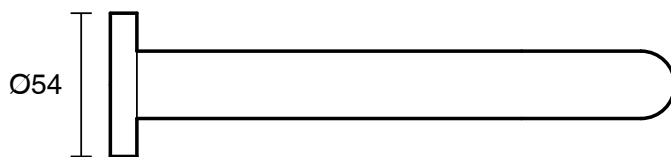

## Sussex Scala 25mm Curved Bath Outlet 200mm Chrome

2263081

SPECIFICATIONS	
Recommended Use	Residential;Commercial
Colour Finish	Polished Chrome
Primary Material	DR Brass
Recommended Pressure Range	150 - 500 kPa as per AS3500
Max Continuous Working Temperature (deg C)	65
Min Continuous Working Temperature (deg C)	1
WARRANTY	
Residential Use (Years)	40
Commercial Use (Years)	10
<i>Please refer to Sussex Warranty page for full Terms and Conditions</i>	

Dimensions are nominal measurements only.