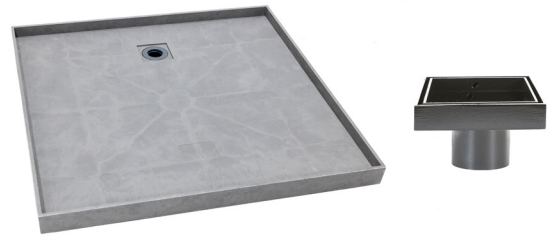

Posh Solus Tile Over Shower Tray with Rear Matte Black Tile Insert Waste 1200mm x 900mm

9512235

SPECIFICATIONS

Recommended Use	Domestic, Hotel & Commercial
Shower Base Colour	Grey
Shower Base Material	SMC
Shower Grate Material	Stainless Steel (316 Grade)
Waste Position	Centre Rear
Shower Base Waste Size	50 mm
Weight of Shower Base	22 kg
Usage	Corner & Alcove Install

WARRANTY

Warranty - Domestic Use	10 Years
Spare Parts & Labour	12 Months

Please refer to Warranty Page for full Terms and Conditions

Dimensions are nominal measurements only.

CLEANING RECOMMENDATIONS:

We recommend the use of soapy water or approved cleaners. This product should not be cleaned with abrasive materials. Damage caused by any improper treatment is not covered by the product warranty. Refer to Warranty Conditions

Disclaimer: Products in this specification manual must by regulation be installed by licensed and registered trade people. The manufacturer/distributor reserves the right to vary specifications or delete models from their range without prior notification. Dimensions are nominal measurements only. Dimensions and set-outs listed are correct at time of publication however the manufacturer/distributor takes no responsibility for printing errors.

Published 31/07/2023

To see the complete Posh range go to
www.reece.com.au