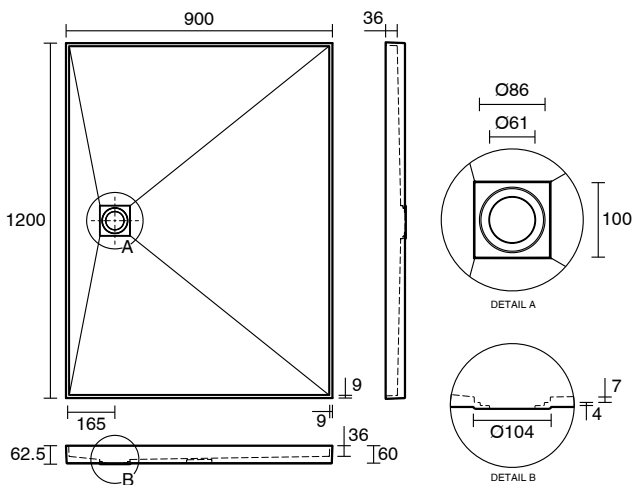

Posh Solus Tile Over Shower Tray with Rear Matte Black Tile Insert Waste 1200mm x 900mm

9512235

SPECIFICATIONS

Recommended Use	Domestic, Hotel & Commercial
Shower Base Colour	Grey
Shower Base Material	SMC
Shower Grate Material	Stainless Steel (316 Grade)
Waste Position	Centre Rear
Shower Base Waste Size	50 mm
Weight of Shower Base	22 kg
Usage	Corner & Alcove Install

WARRANTY

Warranty - Domestic Use	10 Years
Spare Parts & Labour	12 Months

Please refer to Warranty Page for full Terms and Conditions

Dimensions are nominal measurements only.

CLEANING RECOMMENDATIONS:

We recommend the use of soapy water or approved cleaners. This product should not be cleaned with abrasive materials. Damage caused by any improper treatment is not covered by the product warranty. Refer to Warranty Conditions

Disclaimer: Products in this specification manual must by regulation be installed by licensed and registered trade people. The manufacturer/distributor reserves the right to vary specifications or delete models from their range without prior notification. Dimensions are nominal measurements only. Dimensions and set-outs listed are correct at time of publication however the manufacturer/distributor takes no responsibility for printing errors.

Published 31/07/2023

To see the complete Posh range go to
www.reece.com.au