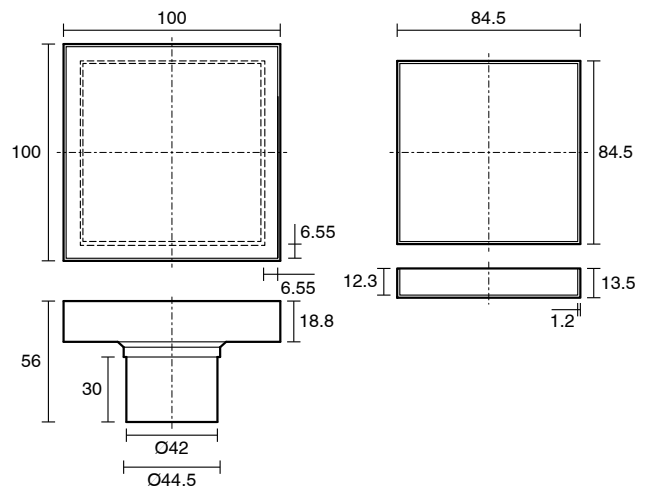

Posh Solus Tile Over Shower Tray with Rear Matte Black Tile Insert Waste 1200mm x 900mm

9512235

SPECIFICATIONS

Recommended Use	Domestic, Hotel & Commercial
Shower Base Colour	Grey
Shower Base Material	SMC
Shower Grate Material	Stainless Steel (316 Grade)
Waste Position	Centre Rear
Shower Base Waste Size	50 mm
Weight of Shower Base	22 kg
Usage	Corner & Alcove Install

WARRANTY

Warranty - Domestic Use	10 Years
Spare Parts & Labour	12 Months

Please refer to Warranty Page for full Terms and Conditions

Dimensions are nominal measurements only.

CLEANING RECOMMENDATIONS:

We recommend the use of soapy water or approved cleaners. This product should not be cleaned with abrasive materials. Damage caused by any improper treatment is not covered by the product warranty. Refer to Warranty Conditions

Disclaimer: Products in this specification manual must by regulation be installed by licensed and registered trade people. The manufacturer/distributor reserves the right to vary specifications or delete models from their range without prior notification. Dimensions are nominal measurements only. Dimensions and set-outs listed are correct at time of publication however the manufacturer/distributor takes no responsibility for printing errors.

Published 31/07/2023

To see the complete Posh range go to
www.reece.com.au