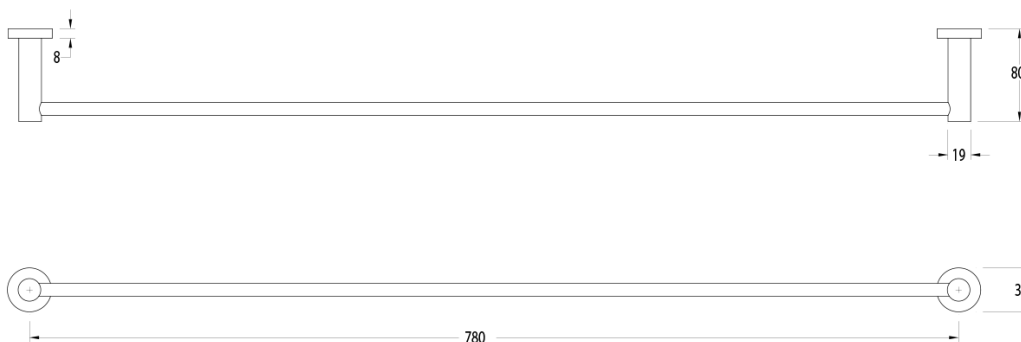

SUSSEX

Sussex Pure Single Towel Rail 780mm PVD Brushed Bronze

9511107

SPECIFICATIONS

Recommended Use	Residential;Commercial
Colour Finish	Brushed Bronze
Primary Material	DR Brass

WARRANTY

Residential Use (Years)	40
Commercial Use (Years)	10

Please refer to Sussex Warranty page for full Terms and Conditions

Dimensions are nominal measurements only.

CLEANING RECOMMENDATIONS:

We recommend the use of soapy water or approved cleaners. This product should not be cleaned with abrasive materials. Damage caused by any improper treatment is not covered by the product warranty. Refer to Warranty Conditions

Disclaimer: Products in this specification manual must by regulation be installed by licensed and registered trade people. The manufacturer/distributor reserves the right to vary specifications or delete models from their range without prior notification. Dimensions are nominal measurements only. Dimensions and set-outs listed are correct at time of publication however the manufacturer/distributor takes no responsibility for printing errors.

Published 01/04/2026

To see the complete Sussex range go to
www.reece.com.au