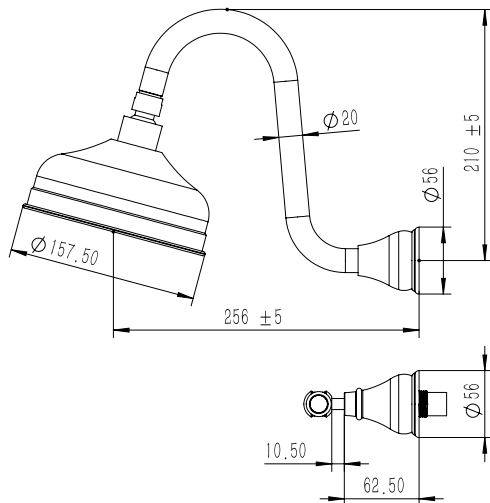

Milli Monument Edit Gooseneck Shower Set Lever Porcelain Handles Brushed Nickel (3 Star)

4204503

SPECIFICATIONS

Recommended Use	Domestic, Hotel & Commercial
Colour	Brushed Nickel with Porcelain Handles
Finish	Brushed
Material	DR Brass
Recommended Pressure Range	150 - 500 kPa
Maximum Continuous Working Temperature	80 deg C
Suitable for Storage Tank Hot Water	Yes
Suitable for Continuous Flow Hot Water	Yes
Suitable for Gravity Feed Hot Water	No

WARRANTY

Warranty - Domestic Use	15 Years
Spare Parts & Labour	12 Months

Please refer to Warranty Page for full Terms and Conditions

Dimensions are nominal measurements only.

CLEANING RECOMMENDATIONS:

We recommend the use of soapy water or approved cleaners. This product should not be cleaned with abrasive materials. Damage caused by any improper treatment is not covered by the product warranty. Refer to Warranty Conditions

Disclaimer: Products in this specification manual must by regulation be installed by licensed and registered trade people. The manufacturer/distributor reserves the right to vary specifications or delete models from their range without prior notification. Dimensions are nominal measurements only. Dimensions and set-outs listed are correct at time of publication however the manufacturer/distributor takes no responsibility for printing errors.

Published 05/10/2022

To see the complete Milli range go to www.reece.com.au