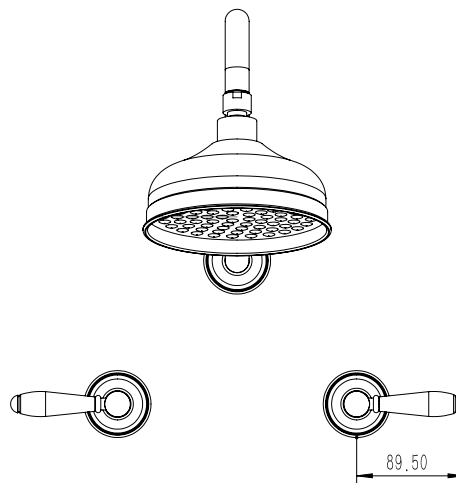

Milli Monument Edit Gooseneck Shower Set Lever Porcelain Handles Brushed Nickel (3 Star)

4204503

SPECIFICATIONS

Recommended Use	Domestic, Hotel & Commercial
Colour	Brushed Nickel with Porcelain Handles
Finish	Brushed
Material	DR Brass
Recommended Pressure Range	150 - 500 kPa
Maximum Continuous Working Temperature	80 deg C
Suitable for Storage Tank Hot Water	Yes
Suitable for Continuous Flow Hot Water	Yes
Suitable for Gravity Feed Hot Water	No

WARRANTY

Warranty - Domestic Use	15 Years
Spare Parts & Labour	12 Months

Please refer to Warranty Page for full Terms and Conditions

Dimensions are nominal measurements only.

CLEANING RECOMMENDATIONS:

We recommend the use of soapy water or approved cleaners. This product should not be cleaned with abrasive materials. Damage caused by any improper treatment is not covered by the product warranty. Refer to Warranty Conditions

Disclaimer: Products in this specification manual must by regulation be installed by licensed and registered trade people. The manufacturer/distributor reserves the right to vary specifications or delete models from their range without prior notification. Dimensions are nominal measurements only. Dimensions and set-outs listed are correct at time of publication however the manufacturer/distributor takes no responsibility for printing errors.

Published 05/10/2022

To see the complete Milli range go to www.reece.com.au