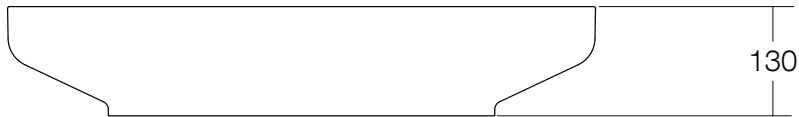

Venice 700 Basin Solid Surface White

SPECIFICATIONS

Recommended Use	Domestic, Hotel & Commercial
Material	Solid Surface
Colour	White
Capacity	18 Litres
Weight	9 kg
Overflow	No
Plug & Waste	32-40mm Chrome Pop-up Waste
Options	White Solid Surface Cap Softskin colours available

WARRANTY

Warranty - Domestic Use	15 Years

Please refer to Warranty Page for full Terms and Conditions

Dimensions are nominal measurements only.

Disclaimer: Products in this specification manual must by regulation be installed by licensed and registered trade people. The manufacturer/distributor reserves the right to vary specifications or delete models from their range without prior notification. Dimensions are nominal measurements only. Dimensions and set-outs listed are correct at time of publication however the manufacturer/distributor takes no responsibility for printing errors.

Published 26/05/2021