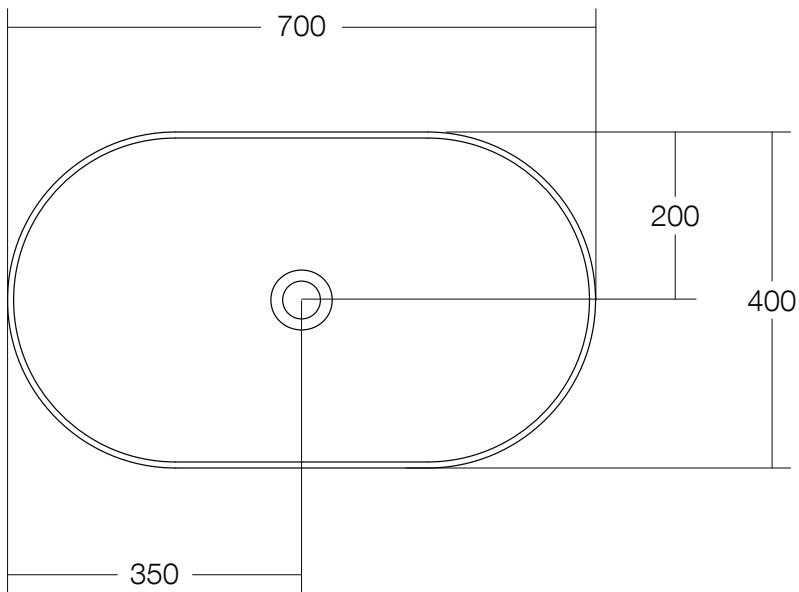

Venice 700 Basin Solid Surface White

SPECIFICATIONS

Recommended Use	Domestic, Hotel & Commercial
Material	Solid Surface
Colour	White
Capacity	18 Litres
Weight	9 kg
Overflow	No
Plug & Waste	32-40mm Chrome Pop-up Waste
Options	White Solid Surface Cap Softskin colours available

WARRANTY

Warranty - Domestic Use	15 Years

Please refer to Warranty Page for full Terms and Conditions

Dimensions are nominal measurements only.

Disclaimer: Products in this specification manual must by regulation be installed by licensed and registered trade people. The manufacturer/distributor reserves the right to vary specifications or delete models from their range without prior notification. Dimensions are nominal measurements only. Dimensions and set-outs listed are correct at time of publication however the manufacturer/distributor takes no responsibility for printing errors.

Published 26/05/2021