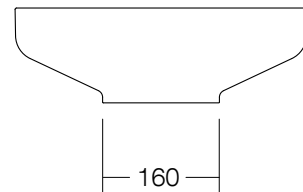

Venice 700 Basin Solid Surface White

SPECIFICATIONS

Recommended Use	Domestic, Hotel & Commercial
Material	Solid Surface
Colour	White
Capacity	18 Litres
Weight	9 kg
Overflow	No
Plug & Waste	32-40mm Solid Surface Pop-up Waste
Options	Softskin colours available

WARRANTY

Warranty - Domestic Use	15 Years

Please refer to Warranty Page for full Terms and Conditions