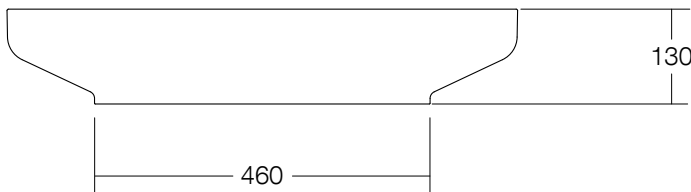

Venice 700 Basin Solid Surface White

SPECIFICATIONS

Recommended Use	Domestic, Hotel & Commercial
Material	Solid Surface
Colour	White
Capacity	18 Litres
Weight	9 kg
Overflow	No
Plug & Waste	32-40mm Solid Surface Pop-up Waste
Options	Softskin colours available

WARRANTY

Warranty - Domestic Use	15 Years

Please refer to Warranty Page for full Terms and Conditions

Dimensions are nominal measurements only.

Disclaimer: Products in this specification manual must by regulation be installed by licensed and registered trade people. The manufacturer/distributor reserves the right to vary specifications or delete models from their range without prior notification. Dimensions are nominal measurements only. Dimensions and set-outs listed are correct at time of publication however the manufacturer/distributor takes no responsibility for printing errors.

Published 11/01/2023