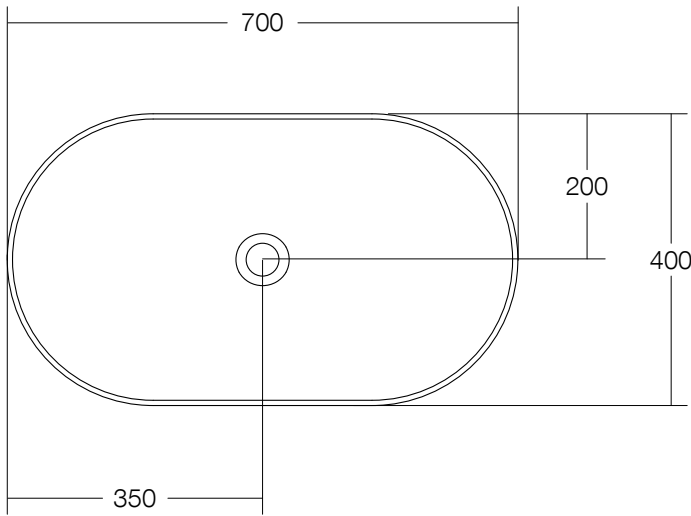

Venice 700 Basin Solid Surface White

SPECIFICATIONS

Recommended Use	Domestic, Hotel & Commercial
Material	Solid Surface
Colour	White
Capacity	18 Litres
Weight	9 kg
Overflow	No
Plug & Waste	32-40mm Solid Surface Pop-up Waste
Options	Softskin colours available

WARRANTY

Warranty - Domestic Use	15 Years

Please refer to Warranty Page for full Terms and Conditions

Dimensions are nominal measurements only.

Disclaimer: Products in this specification manual must by regulation be installed by licensed and registered trade people. The manufacturer/distributor reserves the right to vary specifications or delete models from their range without prior notification. Dimensions are nominal measurements only. Dimensions and set-outs listed are correct at time of publication however the manufacturer/distributor takes no responsibility for printing errors.

Published 11/01/2023