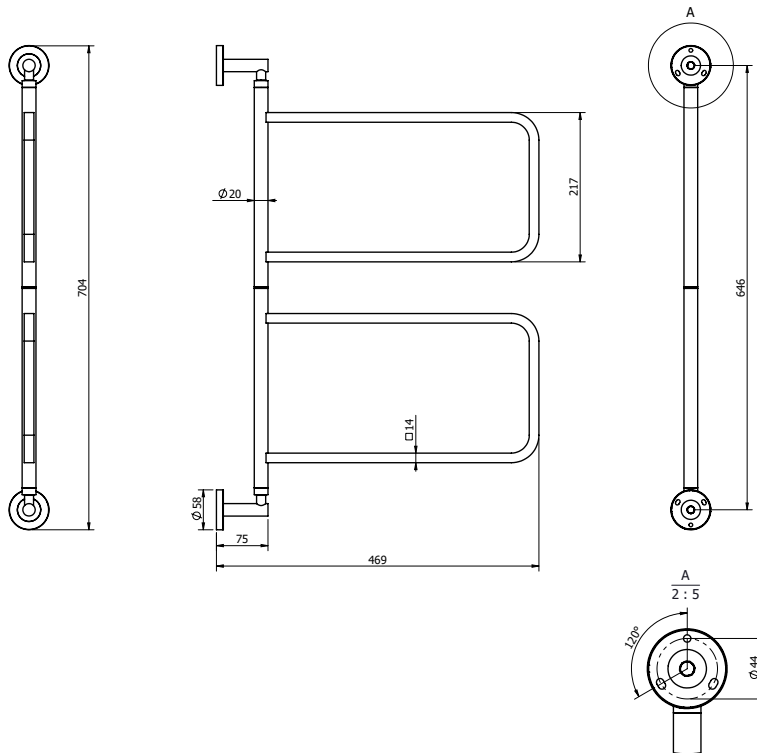

Dimensions are nominal measurements only.

CLEANING RECOMMENDATIONS:

We recommend the use of soapy water or approved cleaners. This product should not be cleaned with abrasive materials. Damage caused by any improper treatment is not covered by the product warranty. Refer to Warranty Conditions

Disclaimer: Products in this specification manual must by regulation be installed by licensed and registered trade people. The manufacturer/distributor reserves the right to vary specifications or delete models from their range without prior notification. Dimensions are nominal measurements only. Dimensions and set-outs listed are correct at time of publication however the manufacturer/distributor takes no responsibility for printing errors.

Published 25/03/2022

To see the complete Milli range go to www.reece.com.au