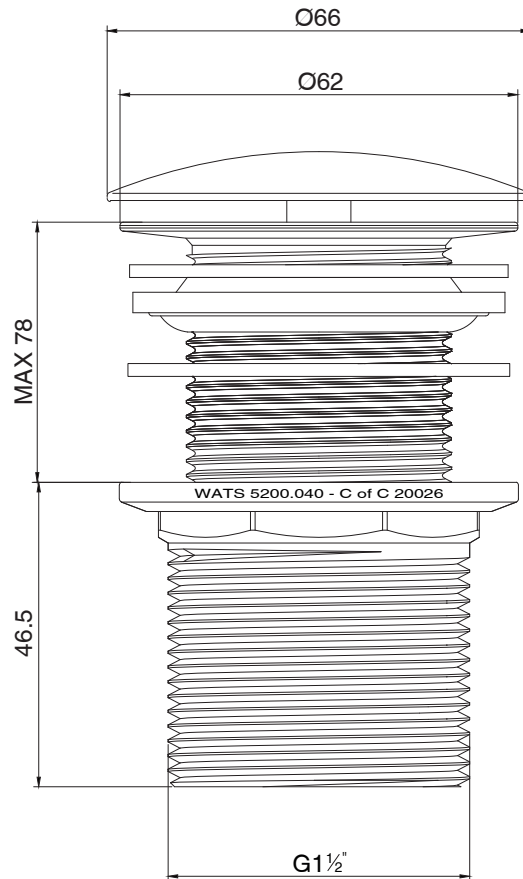

WARRANTY

Replacement Only - Domestic Use	12 Months

Please refer to Warranty Page for full Terms and Conditions