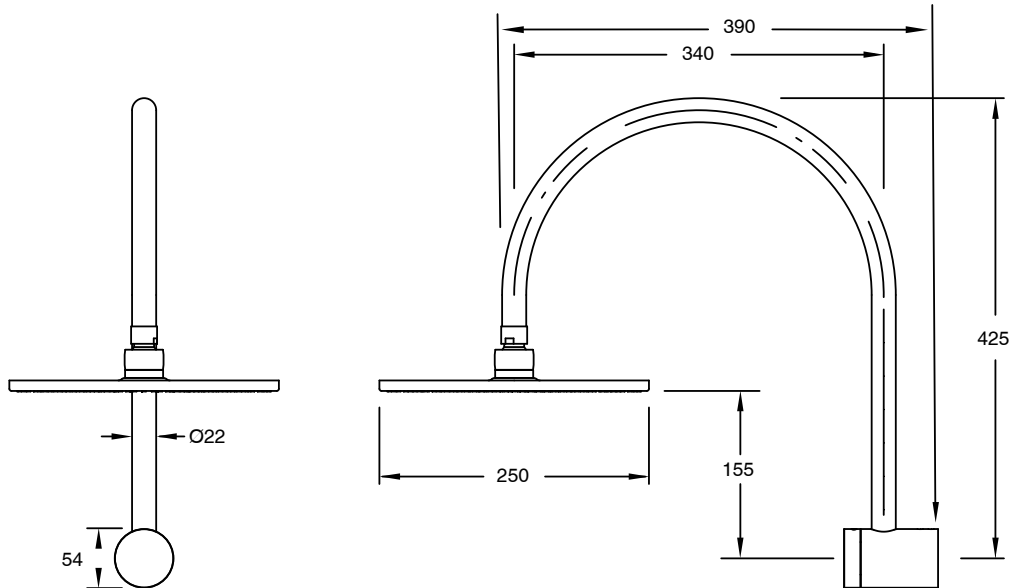

SUSSEX

Sussex Pure Hi-Rise Shower Curved with 250mm Shower Head Brushed Nickel (3 Star)

4202243

SPECIFICATIONS	
Recommended Use	Residential;Commercial
Colour Finish	Brushed Nickel
Primary Material	DR Brass
Recommended Pressure Range	150 - 500 kPa as per AS3500
Max Continuous Working Temperature (deg C)	65
Min Continuous Working Temperature (deg C)	1
WARRANTY	
Residential Use (Years)	40
Commercial Use (Years)	10
<i>Please refer to Sussex Warranty page for full Terms and Conditions</i>	

Disclaimer: Products in this specification manual must by regulation be installed by licensed and registered trade people. The manufacturer/distributor reserves the right to vary specifications or delete models from their range without prior notification. Dimensions are nominal measurements only. Dimensions and set-outs listed are correct at time of publication however the manufacturer/distributor takes no responsibility for printing errors.