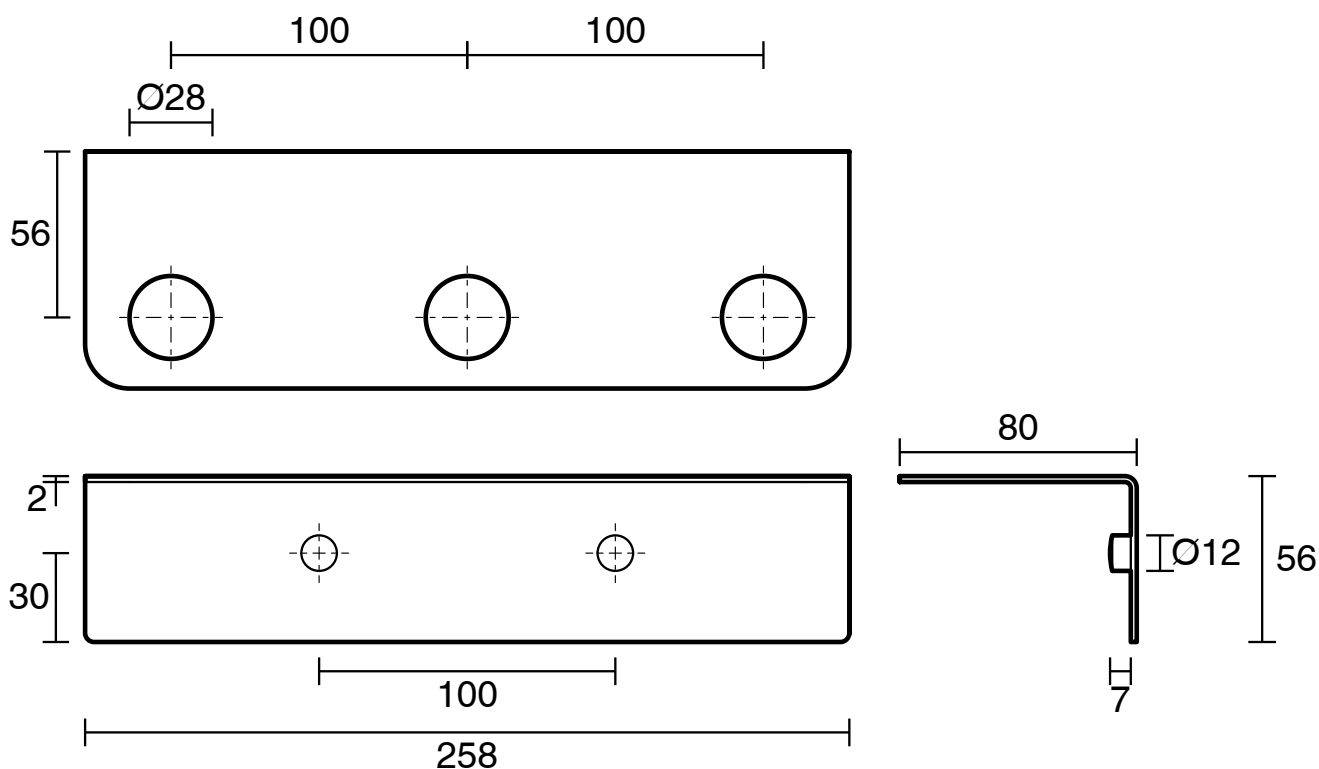

Mizu Drift Soap Bottle Holder Triple Brushed Gunmetal

2269159

SPECIFICATIONS

Recommended Use	Domestic, Hotel & Commercial
Colour	Brushed Gunmetal
Material	Brass

WARRANTY

Replacement Only - Domestic Use	10 Years
Parts Replacement Only	12 Months

Please refer to Warranty Page for full Terms and Conditions

Dimensions are nominal measurements only.

CLEANING RECOMMENDATIONS:

We recommend the use of soapy water or approved cleaners. This product should not be cleaned with abrasive materials. Damage caused by any improper treatment is not covered by the product warranty. Refer to Warranty Conditions

Disclaimer: Products in this specification manual must by regulation be installed by licensed and registered trade people. The manufacturer/distributor reserves the right to vary specifications or delete models from their range without prior notification. Dimensions are nominal measurements only. Dimensions and set-outs listed are correct at time of publication however the manufacturer/distributor takes no responsibility for printing errors.

Published 21/03/2024

To see the complete Mizu range go to www.reece.com.au