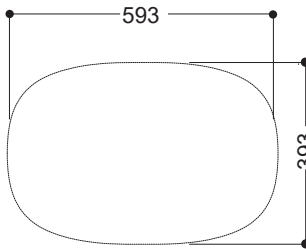

## AXA Wild Semi Inset Basin White

Semi Inset Basin 455 x 455mm.

Cutout Template

Semi Inset Basin 605 x 405mm.

Cutout Template

### SPECIFICATIONS

Recommended Use	Domestic, Hotel & Commercial
Material	Fine Fire Clay
Colour	White
Bowl Capacity	Semi-Inset Basin 455x455 - 10 Litres Semi-Inset Basin 605x405 - 13 Litres
Weight	Semi-Inset Basin 455x455 - 7 kg Semi-Inset Basin 605x405 - 8 kg
Fixing	Waterproof Sealant (not supplied)
Taphole Configuration	No Taphole
Overflow Configuration	No Overflow
Waste Size	32x40mm non-overflow (not supplied)
Plug & Waste	Sold Separately
Tapware	Sold Separately