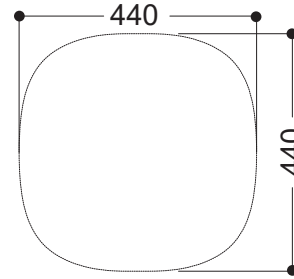

## AXA Wild Semi Inset Basin White

Semi Inset Basin 455 x 455mm.

Cutout Template

Semi Inset Basin 605 x 405mm.

Cutout Template

### SPECIFICATIONS

Recommended Use	Domestic, Hotel & Commercial
Material	Fine Fire Clay
Colour	White
Bowl Capacity	Semi-Inset Basin 455x455 - 10 Litres Semi-Inset Basin 605x405 - 13 Litres
Weight	Semi-Inset Basin 455x455 - 7 kg Semi-Inset Basin 605x405 - 8 kg
Fixing	Waterproof Sealant (not supplied)
Taphole Configuration	No Taphole
Overflow Configuration	No Overflow
Waste Size	32x40mm non-overflow (not supplied)
Plug & Waste	Sold Separately
Tapware	Sold Separately