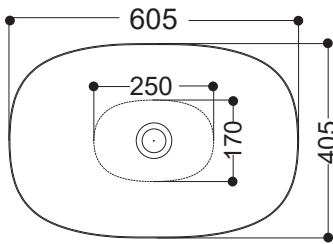

## AXA Wild Semi Inset Basin White

Semi Inset Basin 455 x 455mm.

Cutout Template

Semi Inset Basin 605 x 405mm.

Cutout Template

### SPECIFICATIONS

Recommended Use	Domestic, Hotel & Commercial
Material	Fine Fire Clay
Colour	White
Bowl Capacity	Semi-Inset Basin 455x455 - 10 Litres Semi-Inset Basin 605x405 - 13 Litres
Weight	Semi-Inset Basin 455x455 - 7 kg Semi-Inset Basin 605x405 - 8 kg
Fixing	Waterproof Sealant (not supplied)
Taphole Configuration	No Taphole
Overflow Configuration	No Overflow
Waste Size	32x40mm non-overflow (not supplied)
Plug & Waste	Sold Separately
Tapware	Sold Separately