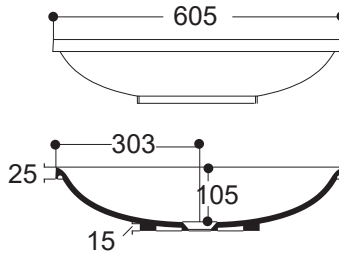

## AXA Wild Semi Inset Basin White

Semi Inset Basin 455 x 455mm.

Cutout Template

Semi Inset Basin 605 x 405mm.

Cutout Template

### SPECIFICATIONS

Recommended Use	Domestic, Hotel & Commercial
Material	Fine Fire Clay
Colour	White
Bowl Capacity	Semi-Inset Basin 455x455 - 10 Litres Semi-Inset Basin 605x405 - 13 Litres
Weight	Semi-Inset Basin 455x455 - 7 kg Semi-Inset Basin 605x405 - 8 kg
Fixing	Waterproof Sealant (not supplied)
Taphole Configuration	No Taphole
Overflow Configuration	No Overflow
Waste Size	32x40mm non-overflow (not supplied)
Plug & Waste	Sold Separately
Tapware	Sold Separately