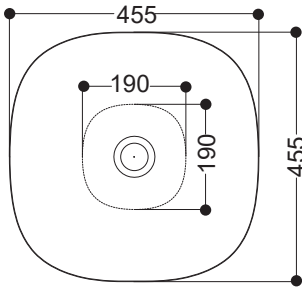

## AXA Wild Semi Inset Basin White

Semi Inset Basin 455 x 455mm.

Cutout Template

Semi Inset Basin 605 x 405mm.

Cutout Template

### SPECIFICATIONS

Recommended Use	Domestic, Hotel & Commercial
Material	Fine Fire Clay
Colour	White
Bowl Capacity	Semi-Inset Basin 455x455 - 10 Litres Semi-Inset Basin 605x405 - 13 Litres
Weight	Semi-Inset Basin 455x455 - 7 kg Semi-Inset Basin 605x405 - 8 kg
Fixing	Waterproof Sealant (not supplied)
Taphole Configuration	No Taphole
Overflow Configuration	No Overflow
Waste Size	32x40mm non-overflow (not supplied)
Plug & Waste	Sold Separately
Tapware	Sold Separately