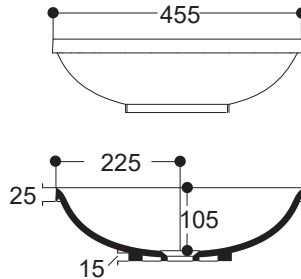

## AXA Wild Semi Inset Basin White

Semi Inset Basin 455 x 455mm.

Cutout Template

Semi Inset Basin 605 x 405mm.

Cutout Template

### SPECIFICATIONS

Recommended Use	Domestic, Hotel & Commercial
Material	Fine Fire Clay
Colour	White
Bowl Capacity	Semi-Inset Basin 455x455 - 10 Litres Semi-Inset Basin 605x405 - 13 Litres
Weight	Semi-Inset Basin 455x455 - 7 kg Semi-Inset Basin 605x405 - 8 kg
Fixing	Waterproof Sealant (not supplied)
Taphole Configuration	No Taphole
Overflow Configuration	No Overflow
Waste Size	32x40mm non-overflow (not supplied)
Plug & Waste	Sold Separately
Tapware	Sold Separately