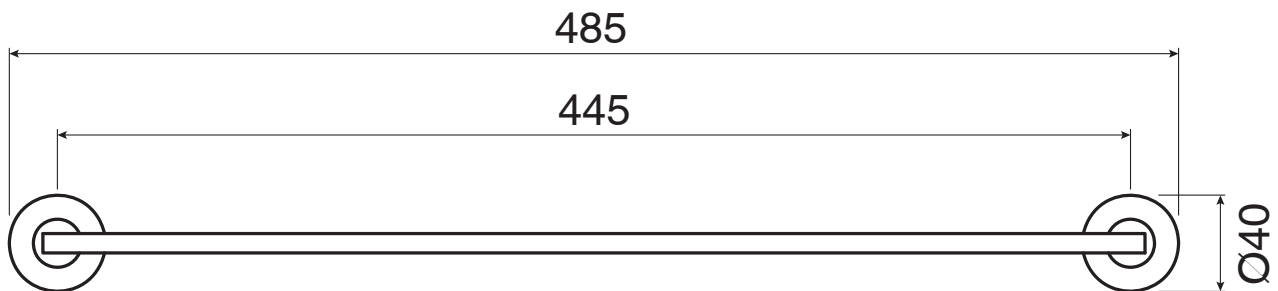

mizu

Mizu Drift Glass Shelf Brushed Brass

9512446

SPECIFICATIONS

Recommended Use	Domestic, Hotel & Commercial
Colour	Brushed Brass
Material	Toughened Safety Glass

WARRANTY

Replacement Only - Domestic Use	10 Years
Parts Replacement Only	12 Months

Please refer to Warranty Page for full Terms and Conditions

Dimensions are nominal measurements only.

CLEANING RECOMMENDATIONS:

We recommend the use of soapy water or approved cleaners. This product should not be cleaned with abrasive materials. Damage caused by any improper treatment is not covered by the product warranty. Refer to Warranty Conditions

Disclaimer: Products in this specification manual must by regulation be installed by licensed and registered trade people. The manufacturer/distributor reserves the right to vary specifications or delete models from their range without prior notification. Dimensions are nominal measurements only. Dimensions and set-outs listed are correct at time of publication however the manufacturer/distributor takes no responsibility for printing errors.

Published 21/03/2024

To see the complete Mizu range go to www.reece.com.au