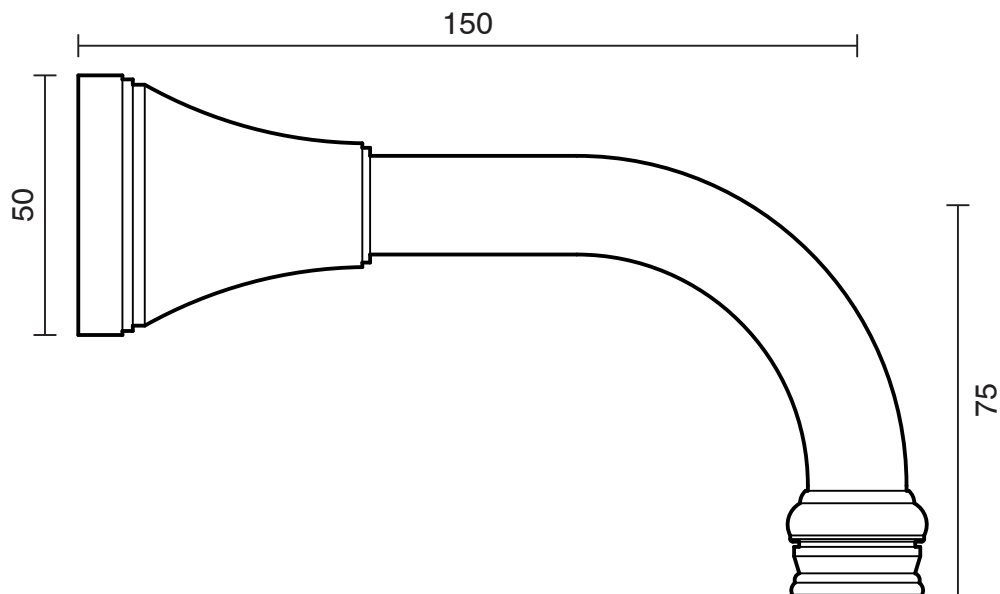

KADO

Kado Era Wall Bath Outlet 150mm Matte Black

2263730

SPECIFICATIONS

Recommended Use	Domestic, Hotel & Commercial
Colour	Matte Black
Finish	Matte
Material	DR Brass
Recommended Pressure Range	150 - 500 kPa
Maximum Continuous Working Temperature	80 deg C
Suitable for Storage Tank Hot Water	Yes
Suitable for Continuous Flow Hot Water	Yes
Suitable for Gravity Feed Hot Water	No

WARRANTY

Warranty - Domestic Use	10 Years
Spare Parts & Labour	12 Months

Please refer to Warranty Page for full Terms and Conditions

Dimensions are nominal measurements only.

CLEANING RECOMMENDATIONS:

We recommend the use of soapy water or approved cleaners. This product should not be cleaned with abrasive materials. Damage caused by any improper treatment is not covered by the product warranty. Refer to Warranty Conditions

Disclaimer: Products in this specification manual must by regulation be installed by licensed and registered trade people. The manufacturer/distributor reserves the right to vary specifications or delete models from their range without prior notification. Dimensions are nominal measurements only. Dimensions and set-outs listed are correct at time of publication however the manufacturer/distributor takes no responsibility for printing errors.

Published 06/04/2022

To see the complete Kado range go to www.reece.com.au

WaterMark
AS/NZS 3718
WM-022867