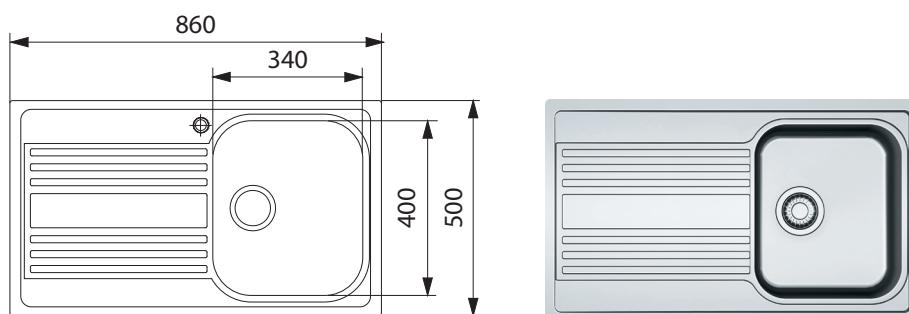

FRANKE

RAPID SINGLE BOWL WITH DRAINER INSET SINK - RPX 611-86

FEATURES

Model	RPX 611-86
Bowl configuration	Sink is available with either left hand drainer or right hand drainer
Bowl(s)	Stainless steel with cr=70 mm corners and centred waste
Finish	Stainless steel
Fixing	Fixing clips
Colours	N/A

SPECIFICATIONS

Recommended use	Domestic
Material	Stainless steel
Formation	Pressed 2 piece
Tap Holes	1 tap hole - pre punched
Dimensions	860 x 500 x 200 mm
Bowl Size	340 x 400 x 190 mm/25 L
Cut Out	840 x 480 mm
Cabinet Size	600 mm
Waste Outlet	90 mm
Features	Franke hidden overflow, integrated sealing strip, sound deadening pads
Accessories	Optional accessories: Franke drainer basket and chopping board
Models available	RPX 621 RPX 651

Tech Page Version 1

FRANKE

reece

FRANKE

RAPID SINGLE BOWL WITH DRAINER INSET SINK - RPX 611-86

INSTALLATION INSTRUCTIONS

Plumbers, please ensure a copy of the installation instructions is left with the end user for future reference