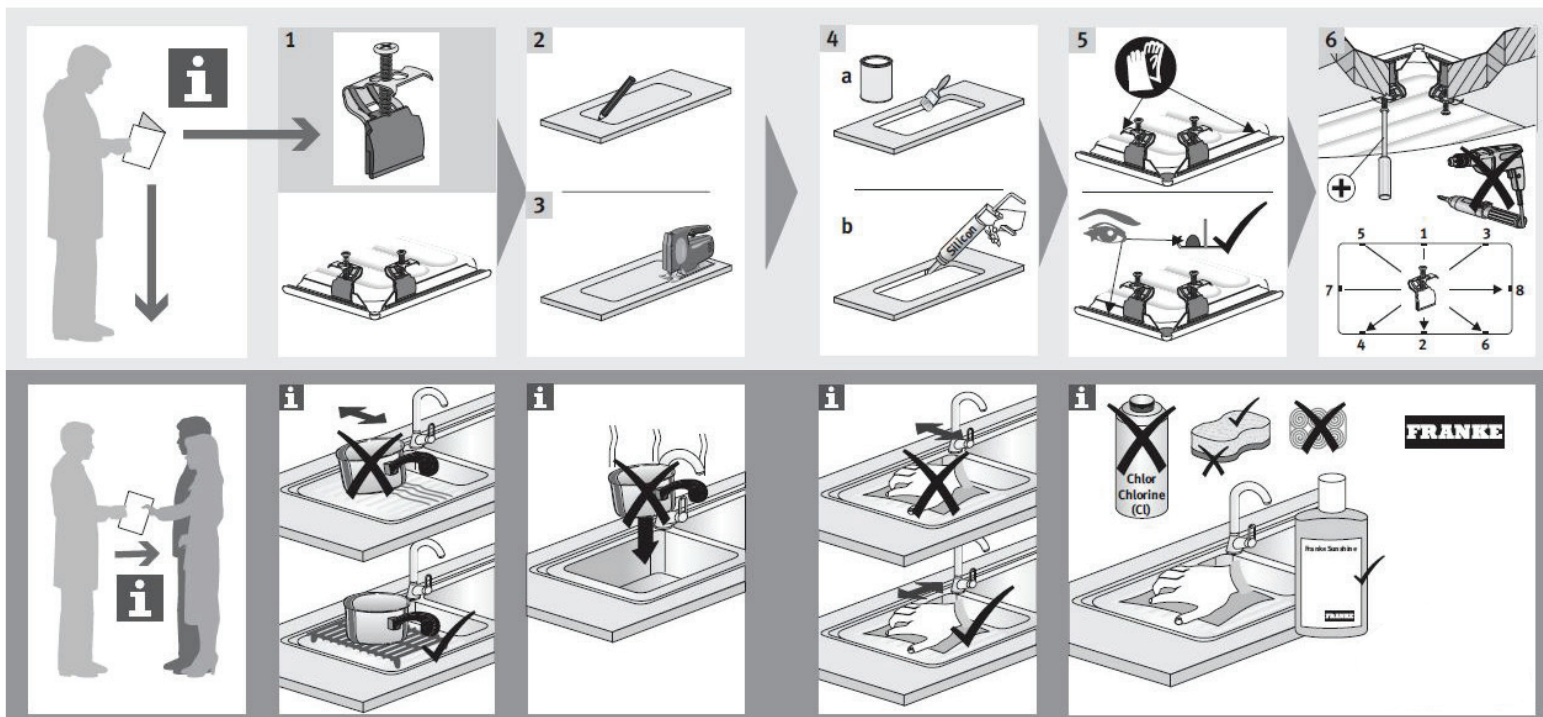

SPECIFICATIONS

Recommended use	Domestic
Material	Stainless steel
Formation	Pressed 2 piece
Tap Holes	1 tap hole - pre punched
Dimensions	860 x 500 x 200 mm
Bowl Size	340 x 400 x 190 mm/25 L
Cut Out	840 x 480 mm
Cabinet Size	600 mm
Waste Outlet	90 mm
Features	Franke hidden overflow, integrated sealing strip, sound deadening pads
Accessories	Optional accessories: Franke drainer basket and chopping board
Models available	RPX 621 RPX 651

Damage caused by any improper treatment is not covered by the product warranty - refer to Warranty Conditions on the last page.

Disclaimer: Products in this specification manual must by regulation be installed by licensed and registered trade people. The manufacturer/distributor reserves the right to vary specifications or delete models from their range without prior notification. Dimensions are nominal measurements only. Dimensions and set-outs listed are correct at time of publication however the manufacturer/distributor takes no responsibility for printing errors.

Tech Page Version 1

FRANKE

reece

FRANKE

RAPID SINGLE BOWL WITH DRAINER INSET SINK - RPX 611-86

INSTALLATION INSTRUCTIONS

Plumbers, please ensure a copy of the installation instructions is left with the end user for future reference