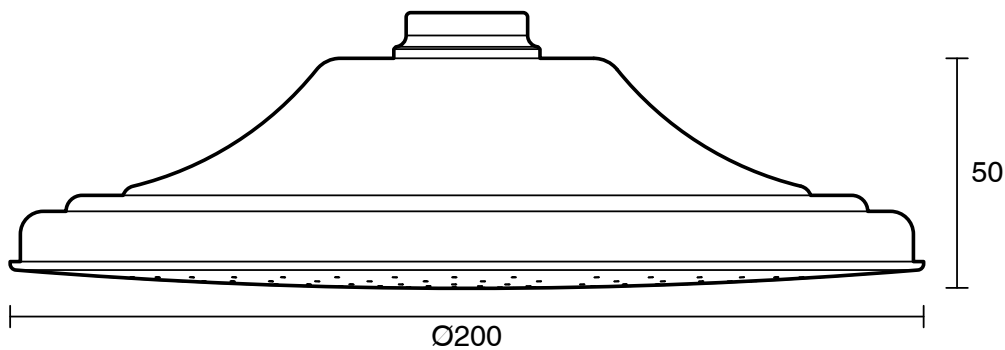

KADO

Kado Era Shower Rose Only 200mm Matte Black (4 Star)

4200389

SPECIFICATIONS

Recommended Use	Domestic, Hotel & Commercial
Colour	Matte Black
Finish	Matte
Material	DR Brass
Recommended Pressure Range	150 - 500 kPa
Maximum Continuous Working Temperature	80 deg C
Suitable for Storage Tank Hot Water	Yes
Suitable for Continuous Flow Hot Water	Yes
Suitable for Gravity Feed Hot Water	No

WARRANTY

Warranty - Domestic Use	10 Years
Spare Parts & Labour	12 Months

Please refer to Warranty Page for full Terms and Conditions