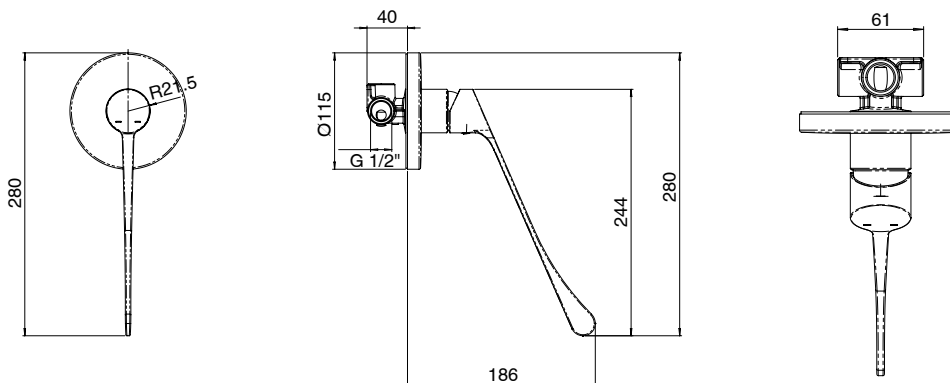

Posh Solus MK3 Shower Mixer Tap with Extended Lever 270mm Chrome

9509523

SPECIFICATIONS

Recommended Use	Domestic, Hotel & Commercial
Colour	Chrome
Finish	Polished
Material	DR Brass
Recommended Pressure Range	150 - 500 kPa
Maximum Continuous Working Temperature	65 deg C
Suitable for Storage Tank Hot Water	Yes
Suitable for Continuous Flow Hot Water	Yes
Suitable for Gravity Feed Hot Water	No

WARRANTY

Warranty - Domestic Use	10 Years
Spare Parts & Labour	12 Months

Please refer to Warranty Page for full Terms and Conditions

Dimensions are nominal measurements only.

CLEANING RECOMMENDATIONS:

We recommend the use of soapy water or approved cleaners. This product should not be cleaned with abrasive materials. Damage caused by any improper treatment is not covered by the product warranty. Refer to Warranty Conditions

Disclaimer: Products in this specification manual must by regulation be installed by licensed and registered trade people. The manufacturer/distributor reserves the right to vary specifications or delete models from their range without prior notification. Dimensions are nominal measurements only. Dimensions and set-outs listed are correct at time of publication however the manufacturer/distributor takes no responsibility for printing errors.

Published 03/03/2022

To see the complete Posh range go to
www.reece.com.au