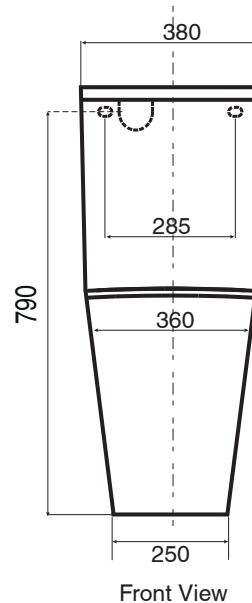

KADO

Kado Lux Close Coupled Back to Wall Overheight Bottom Inlet Toilet Suite with Thin Soft Close Quick Release Seat (4 Star)

SPECIFICATIONS

Recommended Use	Domestic, Hotel & Commercial
Material	Vitreous China
Colour	White
Weight of Pan	33kg
Weight of Cistern	15kg
Water Inlet Position	Bottom Inlet (Reversible)
Toilet Seat	Thin Soft Close Quick Release (Polypropylene)
Rim Configuration	Box Rim
Outlet Type	Universal S & P Converts to S Trap using plastic S-Bend (included)
S Trap Setout	95 - 180mm
P Trap Setout	180mm
Bottom Water Inlet (Centre to Left)	220mm
Inlet Valve Pressure Rating	500kPa

WARRANTY

Warranty - Domestic Use	10 Years
Spare Parts & Labour	12 Months

Please refer to Warranty Page for full Terms and Conditions

Dimensions are nominal measurements only.

Disclaimer: Products in this specification manual must by regulation be installed by licensed and registered trade people. The manufacturer/distributor reserves the right to vary specifications or delete models from their range without prior notification. Dimensions are nominal measurements only. Dimensions and set-outs listed are correct at time of publication however the manufacturer/distributor takes no responsibility for printing errors.

Published 10/08/2020

CLEANING RECOMMENDATIONS:

We recommend the use of soapy water or approved cleaners. This product should not be cleaned with abrasive materials. Damage caused by any improper treatment is not covered by the product warranty. Refer to Warranty Conditions.