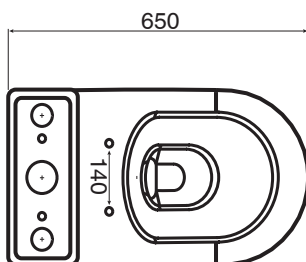

KADO

Kado Lux Close Coupled Back to Wall Overheight Bottom Inlet Toilet Suite with Thin Soft Close Quick Release Seat (4 Star)

SPECIFICATIONS

Recommended Use	Domestic, Hotel & Commercial
Material	Vitreous China
Colour	White
Weight of Pan	33kg
Weight of Cistern	15kg
Water Inlet Position	Bottom Inlet (Reversible)
Toilet Seat	Thin Soft Close Quick Release (Polypropylene)
Rim Configuration	Box Rim
Outlet Type	Universal S & P Converts to S Trap using plastic S-Bend (included)
S Trap Setout	95 - 180mm
P Trap Setout	180mm
Bottom Water Inlet (Centre to Left)	220mm
Inlet Valve Pressure Rating	500kPa

WARRANTY

Warranty - Domestic Use	10 Years
Spare Parts & Labour	12 Months

Please refer to Warranty Page for full Terms and Conditions

Dimensions are nominal measurements only.

Disclaimer: Products in this specification manual must by regulation be installed by licensed and registered trade people. The manufacturer/distributor reserves the right to vary specifications or delete models from their range without prior notification. Dimensions are nominal measurements only. Dimensions and set-outs listed are correct at time of publication however the manufacturer/distributor takes no responsibility for printing errors.

Published 10/08/2020

CLEANING RECOMMENDATIONS:

We recommend the use of soapy water or approved cleaners. This product should not be cleaned with abrasive materials. Damage caused by any improper treatment is not covered by the product warranty. Refer to Warranty Conditions.