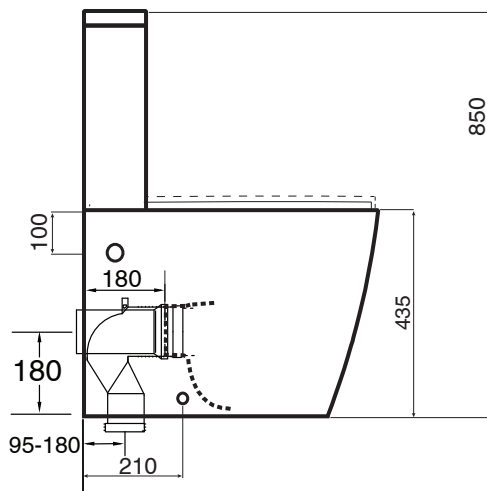

KADO

Kado Lux Close Coupled Back to Wall Overheight Bottom Inlet Toilet Suite with Thin Soft Close Quick Release Seat (4 Star)

SPECIFICATIONS

Recommended Use	Domestic, Hotel & Commercial
Material	Vitreous China
Colour	White
Weight of Pan	33kg
Weight of Cistern	15kg
Water Inlet Position	Bottom Inlet (Reversible)
Toilet Seat	Thin Soft Close Quick Release (Polypropylene)
Rim Configuration	Box Rim
Outlet Type	Universal S & P Converts to S Trap using plastic S-Bend (included)
S Trap Setout	95 - 180mm
P Trap Setout	180mm
Bottom Water Inlet (Centre to Left)	220mm
Inlet Valve Pressure Rating	500kPa

WARRANTY

Warranty - Domestic Use	10 Years
Spare Parts & Labour	12 Months

Please refer to Warranty Page for full Terms and Conditions

Dimensions are nominal measurements only.

Disclaimer: Products in this specification manual must by regulation be installed by licensed and registered trade people. The manufacturer/distributor reserves the right to vary specifications or delete models from their range without prior notification. Dimensions are nominal measurements only. Dimensions and set-outs listed are correct at time of publication however the manufacturer/distributor takes no responsibility for printing errors.

Published 10/08/2020

CLEANING RECOMMENDATIONS:

We recommend the use of soapy water or approved cleaners. This product should not be cleaned with abrasive materials. Damage caused by any improper treatment is not covered by the product warranty. Refer to Warranty Conditions.