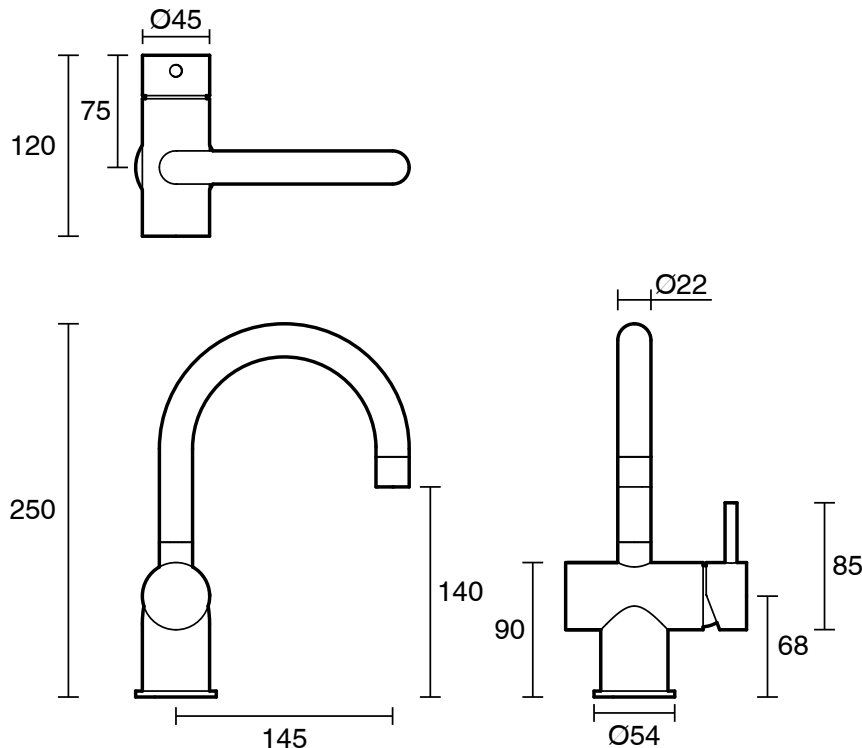

S U S S E X

**Sussex Scala Basin / Sink Mixer Tap Small Curved Spout Right Hand LUX PVD Brushed Platinum Gold (4 Star)**  
2268193

SPECIFICATIONS	
Recommended Use	Domestic;Hotel;Commercial
Colour Finish	Brushed Platinum Gold
Primary Material	DR Brass
Recommended Pressure Range	150 - 500 kPa as per AS3500
Max Continuous Working Temperature (deg C)	65
Min Continuous Working Temperature (deg C)	5
Hot Water Unit Suitability	Gravity Feed;Storage Tank;Continuous Flow
WARRANTY	
Warranty - Domestic Use (Years)	15
Spare Parts & Labour (Years)	15
<i>Please refer to Warranty Page for full Terms and Conditions</i>	

**Disclaimer:** Products in this specification manual must by regulation be installed by licensed and registered trade people. The manufacturer/distributor reserves the right to vary specifications or delete models from their range without prior notification. Dimensions are nominal measurements only. Dimensions and set-outs listed are correct at time of publication however the manufacturer/distributor takes no responsibility for printing errors.