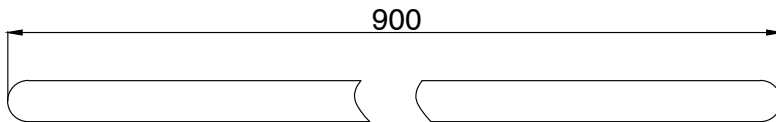

Mizu Soothe Double Towel Rail 900mm Brushed Nickel

2265121

SPECIFICATIONS

Recommended Use	Domestic;Hotel;Commercial
Colour Finish	Brushed Nickel
Primary Material	Zinc

WARRANTY

Replacement Only - Domestic Use (Years)	10
Parts Replacement Only (Years)	1

Please refer to Warranty Page for full Terms and Conditions

Dimensions are nominal measurements only.

CLEANING RECOMMENDATIONS:

We recommend the use of soapy water or approved cleaners. This product should not be cleaned with abrasive materials. Damage caused by any improper treatment is not covered by the product warranty. Refer to Warranty Conditions

Disclaimer: Products in this specification manual must by regulation be installed by licensed and registered trade people. The manufacturer/distributor reserves the right to vary specifications or delete models from their range without prior notification. Dimensions are nominal measurements only. Dimensions and set-outs listed are correct at time of publication however the manufacturer/distributor takes no responsibility for printing errors.

Published 25/11/2024

To see the complete Mizu range go to www.reece.com.au