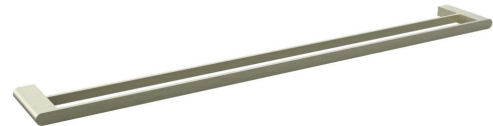

Dimensions are nominal measurements only.

CLEANING RECOMMENDATIONS:

We recommend the use of soapy water or approved cleaners. This product should not be cleaned with abrasive materials. Damage caused by any improper treatment is not covered by the product warranty. Refer to Warranty Conditions

Disclaimer: Products in this specification manual must by regulation be installed by licensed and registered trade people. The manufacturer/distributor reserves the right to vary specifications or delete models from their range without prior notification. Dimensions are nominal measurements only. Dimensions and set-outs listed are correct at time of publication however the manufacturer/distributor takes no responsibility for printing errors.

Published 25/11/2024

To see the complete Mizu range go to www.reece.com.au