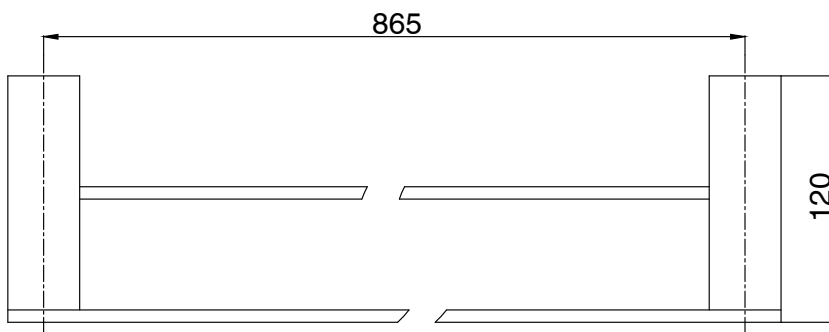

Mizu Soothe Double Towel Rail 900mm Brushed Nickel

2265121

SPECIFICATIONS

Recommended Use	Domestic;Hotel;Commercial
Colour Finish	Brushed Nickel
Primary Material	Zinc

WARRANTY

Replacement Only - Domestic Use (Years)	10
Parts Replacement Only (Years)	1

Please refer to Warranty Page for full Terms and Conditions

Dimensions are nominal measurements only.

CLEANING RECOMMENDATIONS:

We recommend the use of soapy water or approved cleaners. This product should not be cleaned with abrasive materials. Damage caused by any improper treatment is not covered by the product warranty. Refer to Warranty Conditions

Disclaimer: Products in this specification manual must by regulation be installed by licensed and registered trade people. The manufacturer/distributor reserves the right to vary specifications or delete models from their range without prior notification. Dimensions are nominal measurements only. Dimensions and set-outs listed are correct at time of publication however the manufacturer/distributor takes no responsibility for printing errors.

Published 25/11/2024

To see the complete Mizu range go to www.reece.com.au